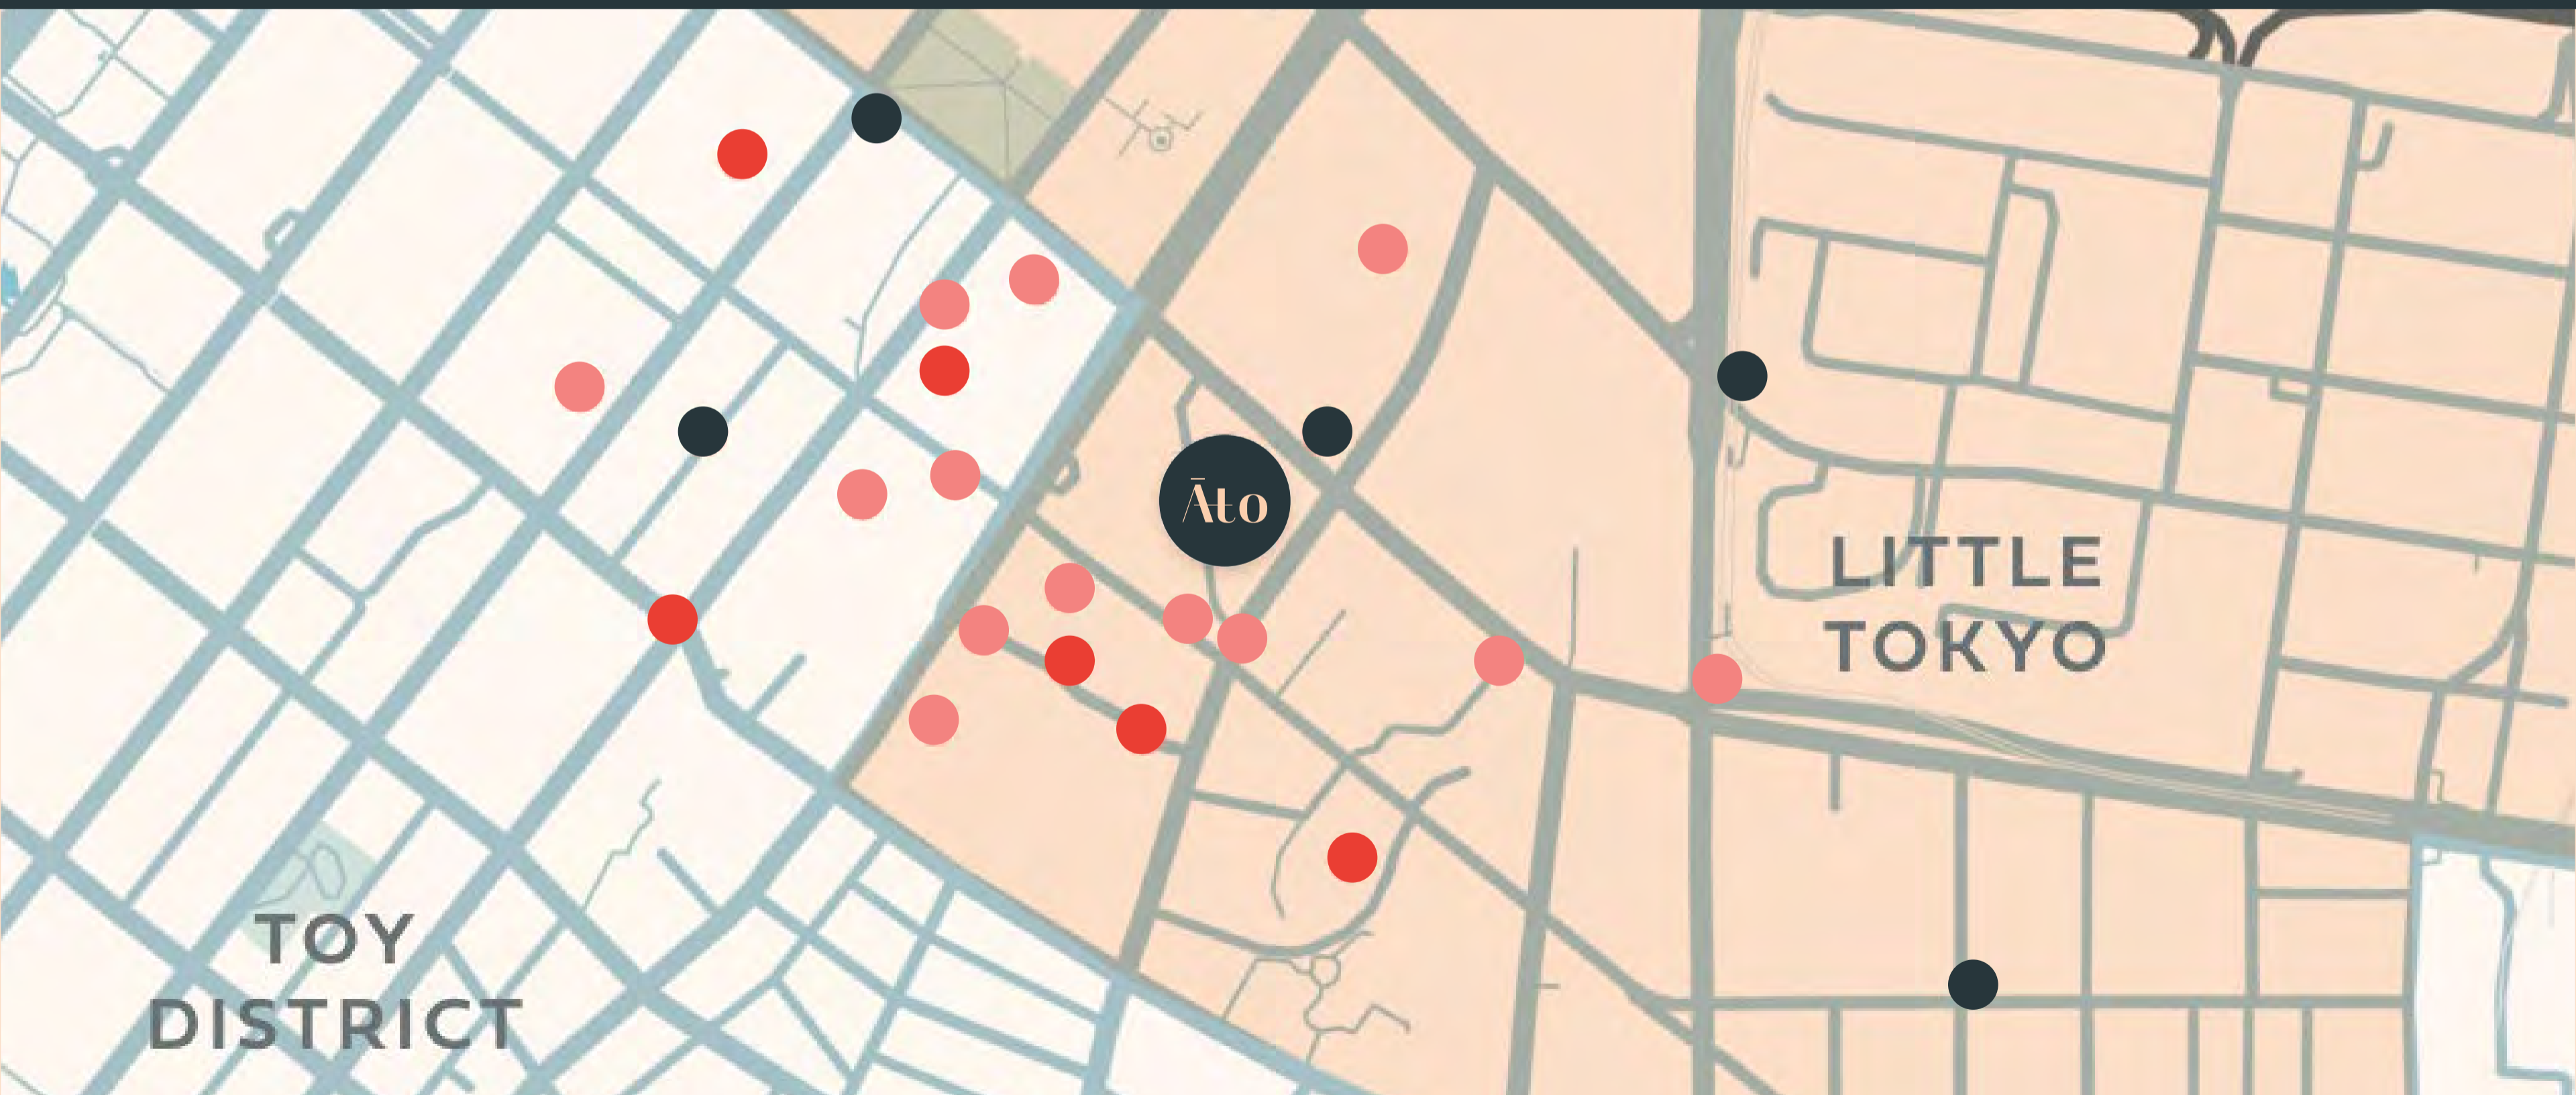

EXPLORE YOUR CITY

Living in Downtown Los Angeles. With new craft breweries, old-school ramen joints, legendary mochi confectionaries, pop-up retail shops, and art galleries tucked into every corner, it's obvious why the Little Tokyo/Arts District provides the coolest living in downtown LA. And 118 Astronaut Ellison S. Onizuka Street is the most coveted address around.

Eat + Drink

Blue Bottle Coffee
Azay
Donatsu
Angel City Brewery
Far Bar
Wolf + Crane
Urth Cafe
Salt & Straw

The Arts

The Geffen
A+D Museum
These Days
Art Share L.A.
Hauser & Wirth
Wisdom LA
The Box
Over the Influence

Transportation

Pershing Square
Civic Center
Grand Park
7th st. Metro Center
Union Station

An aerial photograph of a person sitting on a bright orange lounge chair at the edge of a swimming pool. The water is a vibrant turquoise color with visible ripples and reflections. The person's legs are extended towards the water. The pool deck is a light grey stone or concrete. The overall mood is relaxed and luxurious.

UNMATCHED AMENITIES

GROUND LEVEL

-  FURNISHED LOBBY
-  CONCIERGE SERVICE
-  RETAIL
-  LITTLE TOKYO/ARTS DISTRICT

ROOFTOP

-  ROOFTOP LOUNGE
-  POOL & HOT TUB
-  DOG RUN
-  OUTDOOR THEATER
-  GYM
-  LOUNGING CABANAS
-  BBQ'S AND ROOFTOP DINING
-  SPA EXPERIENCE SHOWER