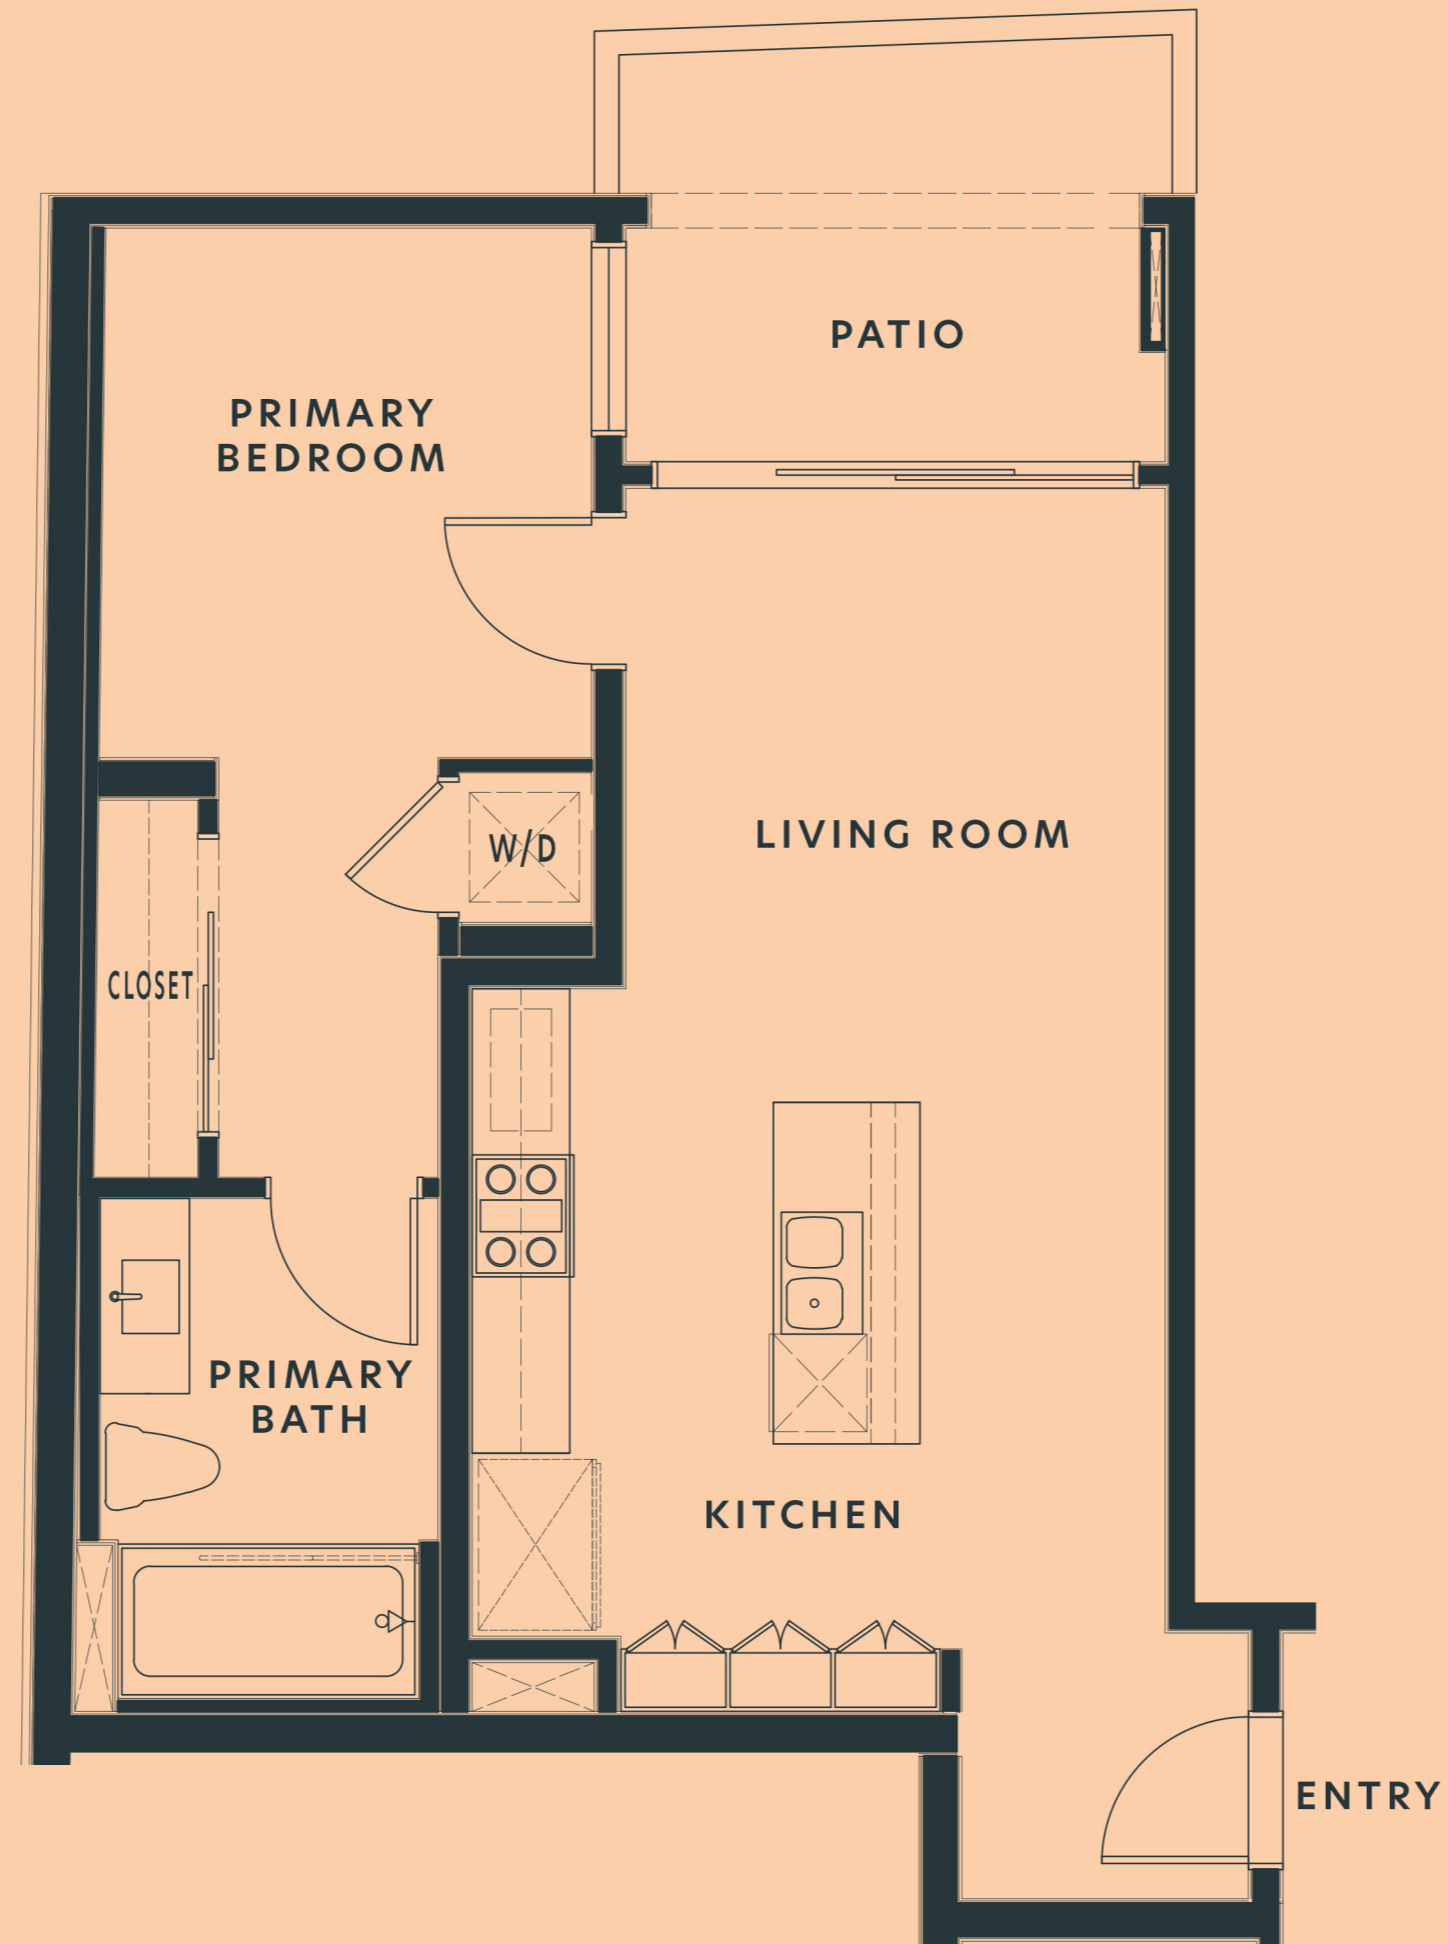

Plan 1 - Residence 204

1 Bedroom, 1 Bathroom
688 sq. ft.

atodtla.com

118 Astronaut Ellison S Onizuka St, Los Angeles, CA

© 2021 etco HOMES. Prices and terms subject to change. Square footages are approximate. Builder has the right to change square footage, plans, and pricing without notice. All illustrations are artist's conceptions, are not to scale and are subject to change in actual production. CalDRE license no. 01878688.