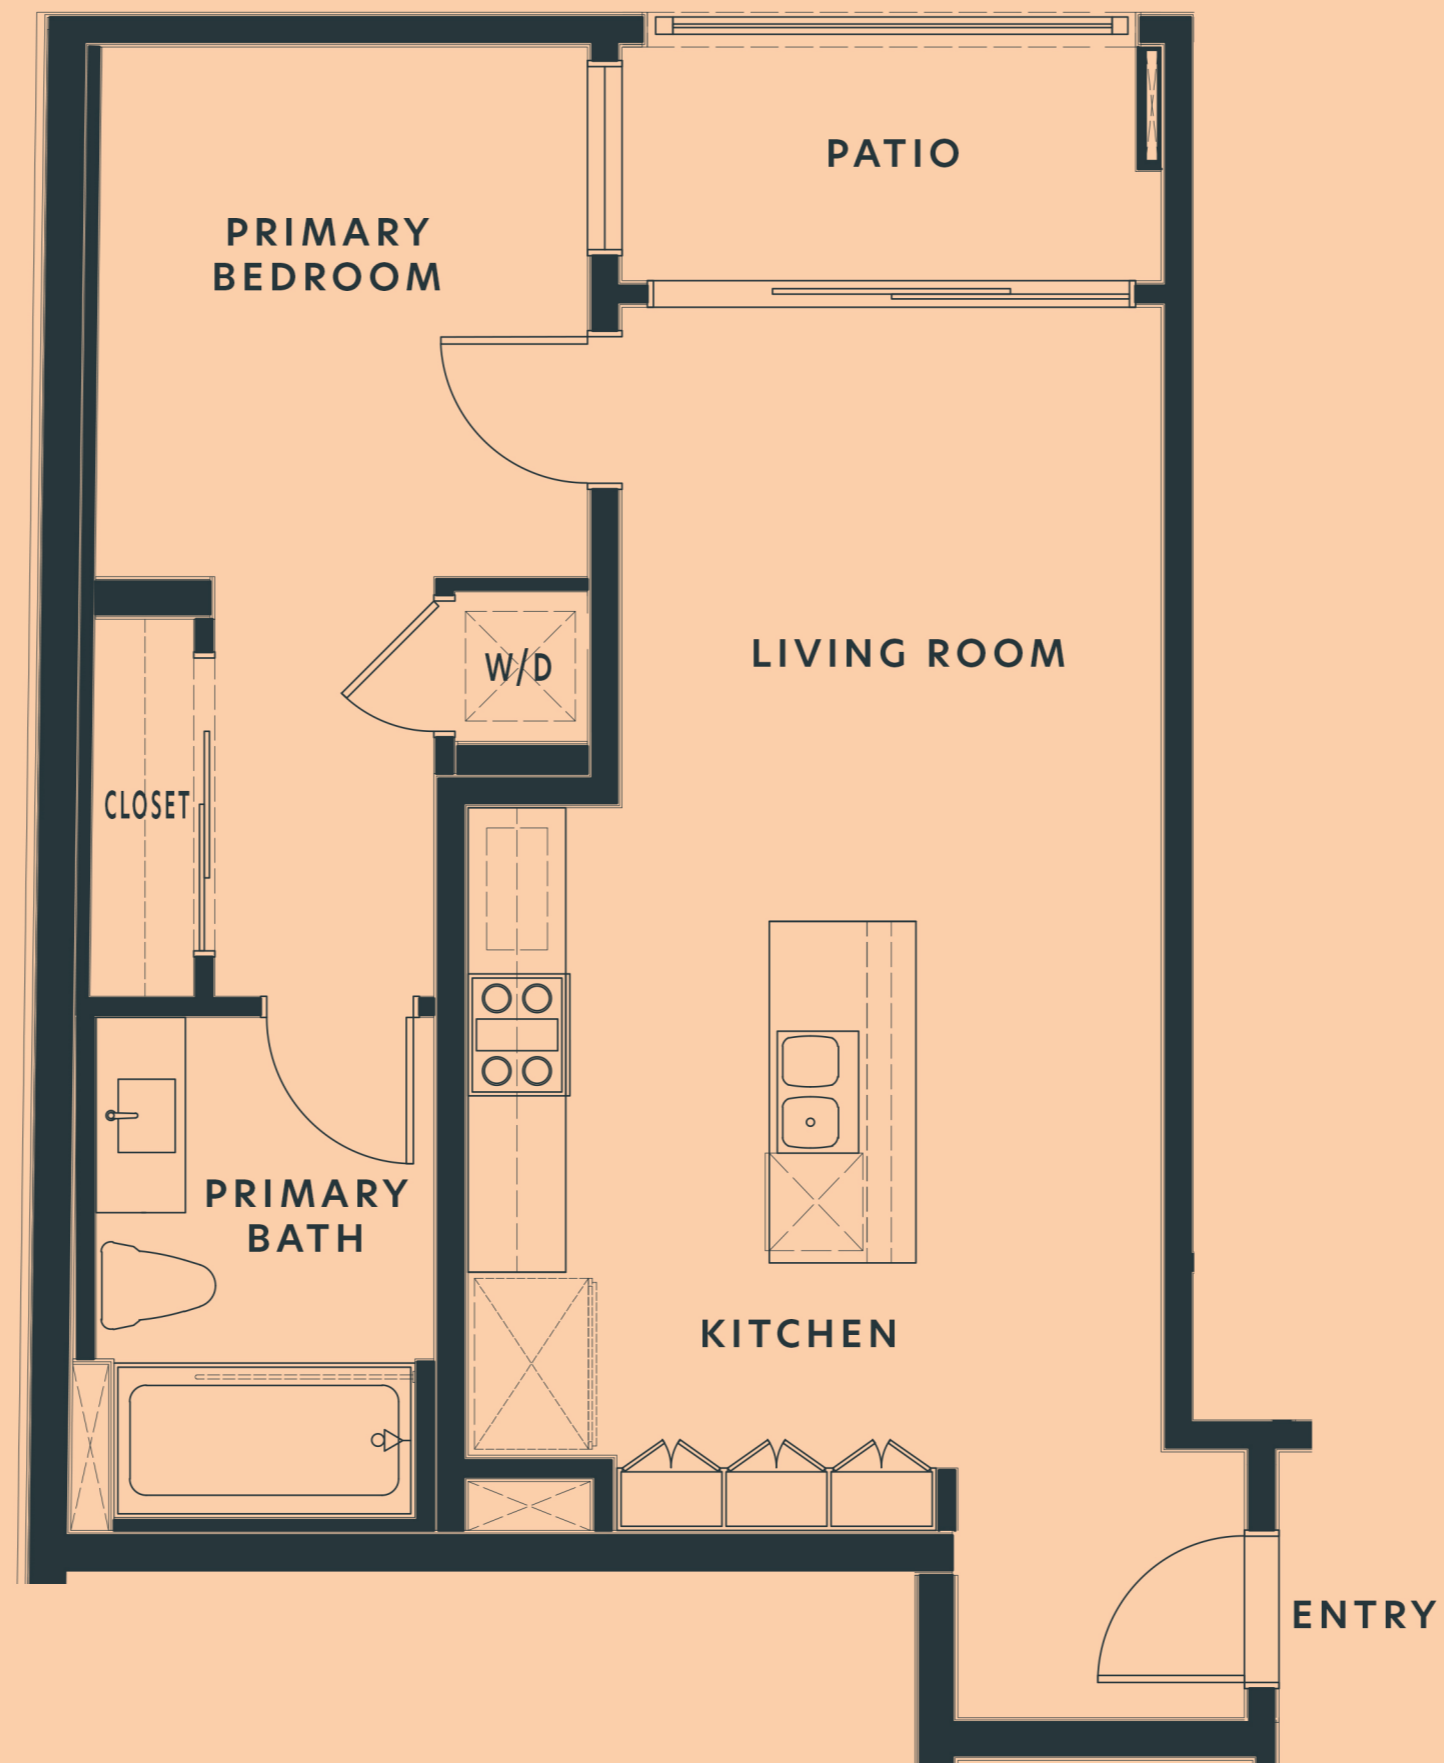

Plan 1 - Residences 304, 404, 504, 604, 704, 804

1 Bedroom, 1 Bathroom
688 sq. ft.

atodtla.com

118 Astronaut Ellison S Onizuka St, Los Angeles, CA

© 2021 etco HOMES. Prices and terms subject to change. Square footages are approximate. Builder has the right to change square footage, plans, and pricing without notice. All illustrations are artist's conceptions, are not to scale and are subject to change in actual production. CalDRE license no. 01878688.