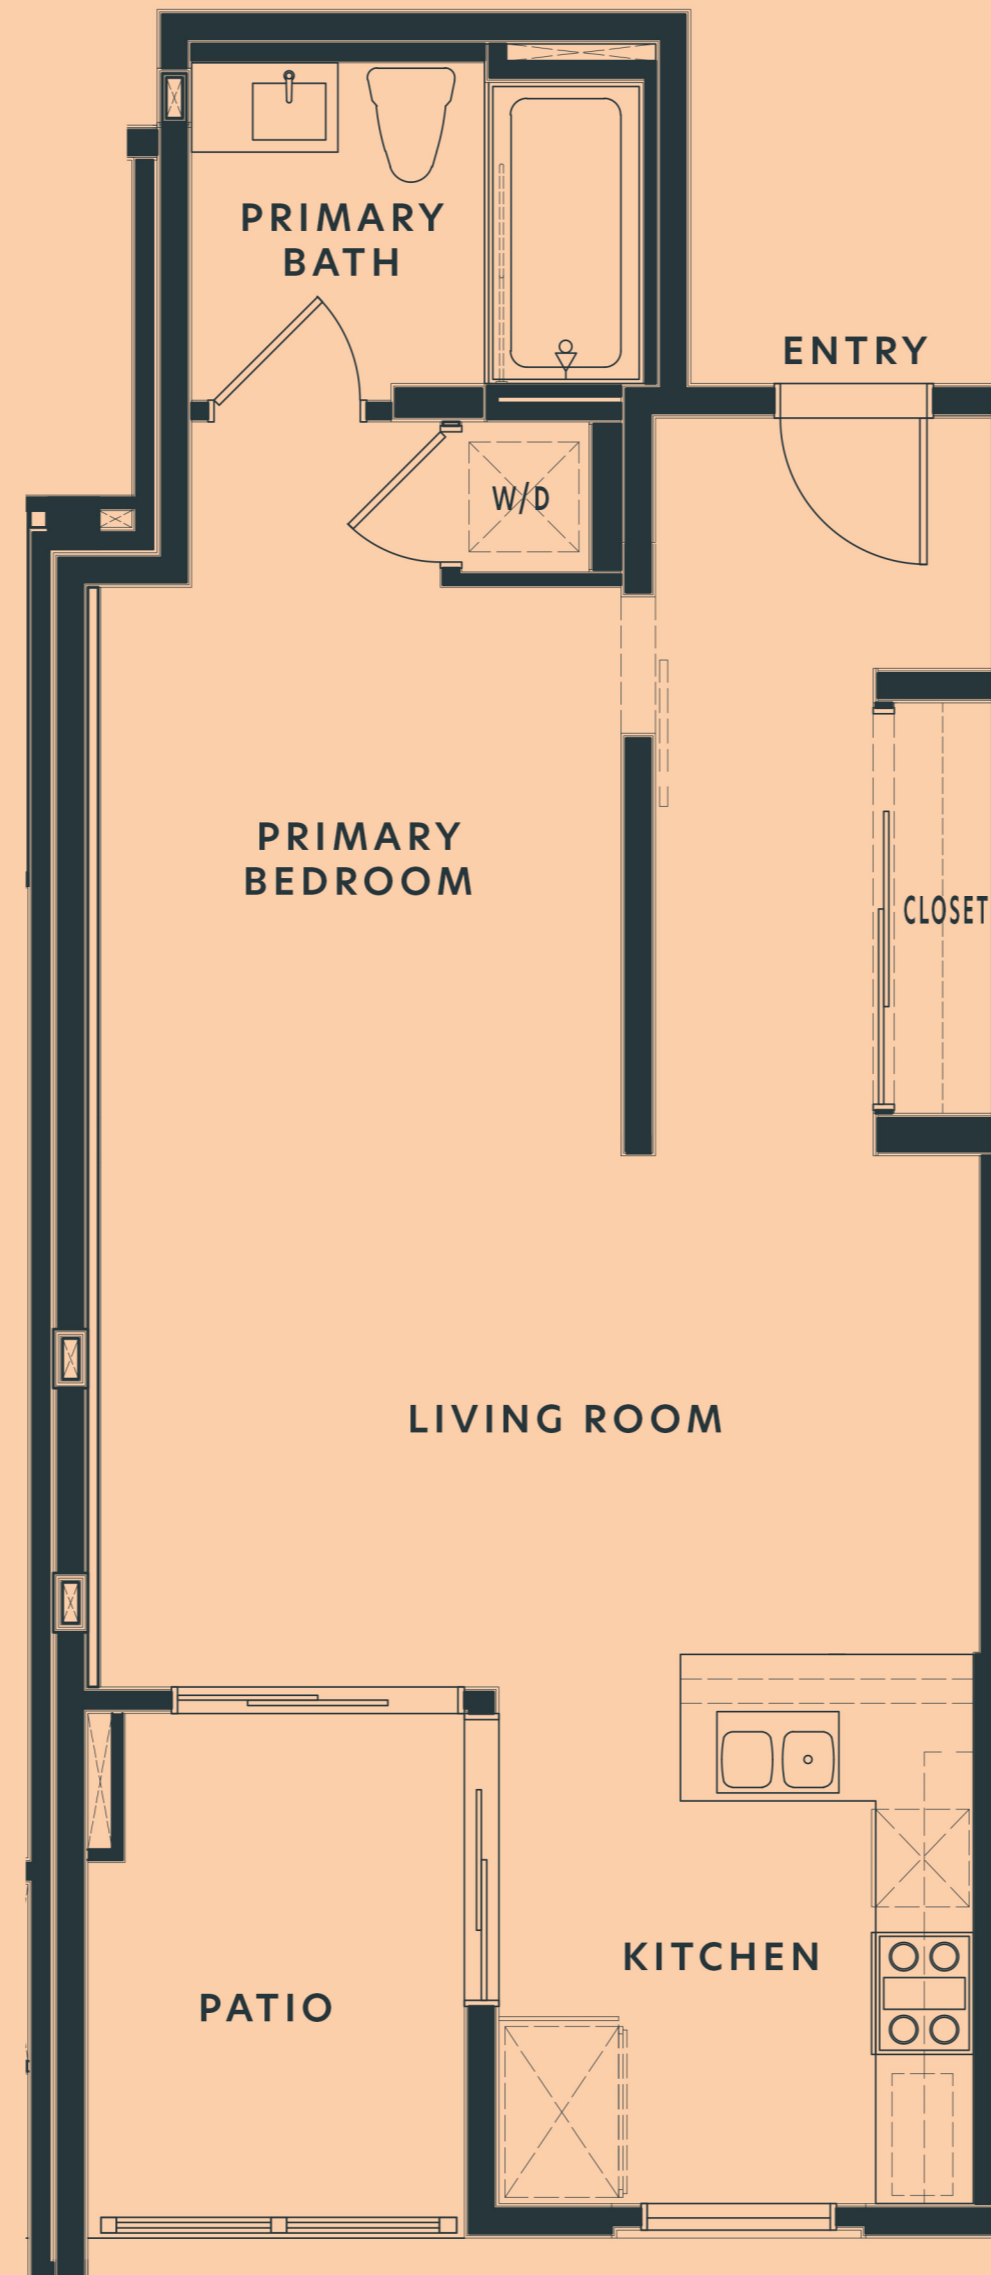

# Plan 210 - Residences 210, 310, 410, 510, 610, 710, 810

1 Bedroom, 1 Bathroom  
719 sq. ft.

[atodtla.com](http://atodtla.com)

118 Astronaut Ellison S Onizuka St, Los Angeles, CA

© 2021 etco HOMES. Prices and terms subject to change. Square footages are approximate. Builder has the right to change square footage, plans, and pricing without notice. All illustrations are artist's conceptions, are not to scale and are subject to change in actual production. CalDRE license no. 01878688.