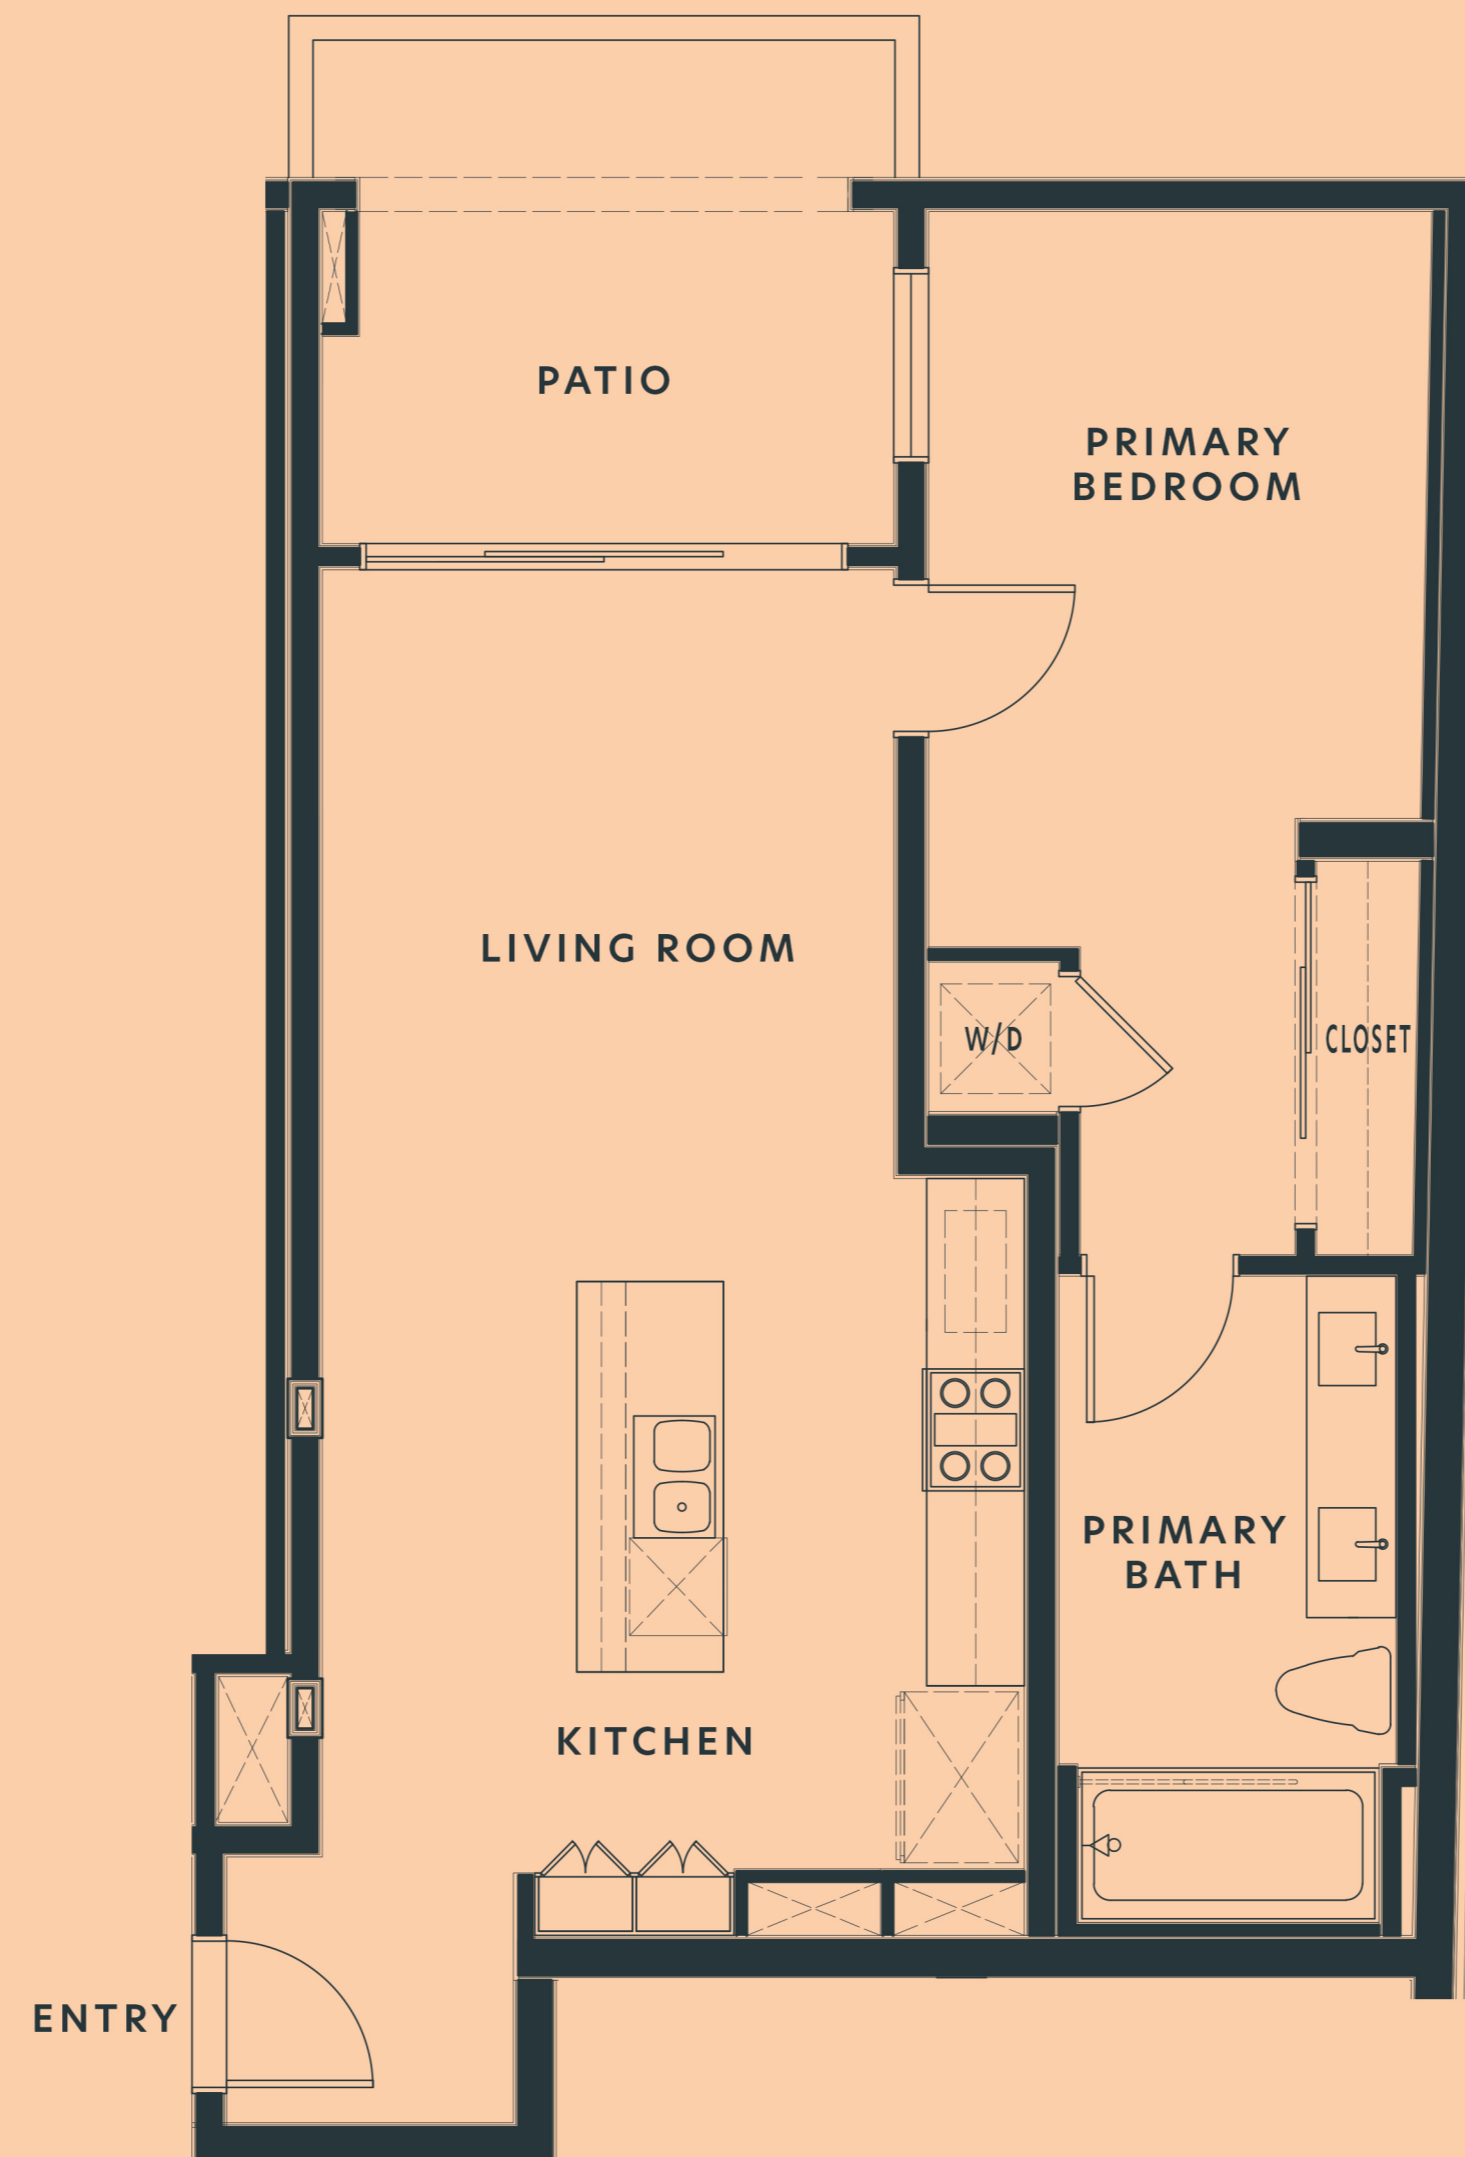

# Plan 3 - Residence 208

1 Bedroom, 1 Bathroom  
770 sq. ft.

[atodtla.com](http://atodtla.com)

118 Astronaut Ellison S Onizuka St, Los Angeles, CA

© 2021 etco HOMES. Prices and terms subject to change. Square footages are approximate. Builder has the right to change square footage, plans, and pricing without notice. All illustrations are artist's conceptions, are not to scale and are subject to change in actual production. CalDRE license no. 01878688.