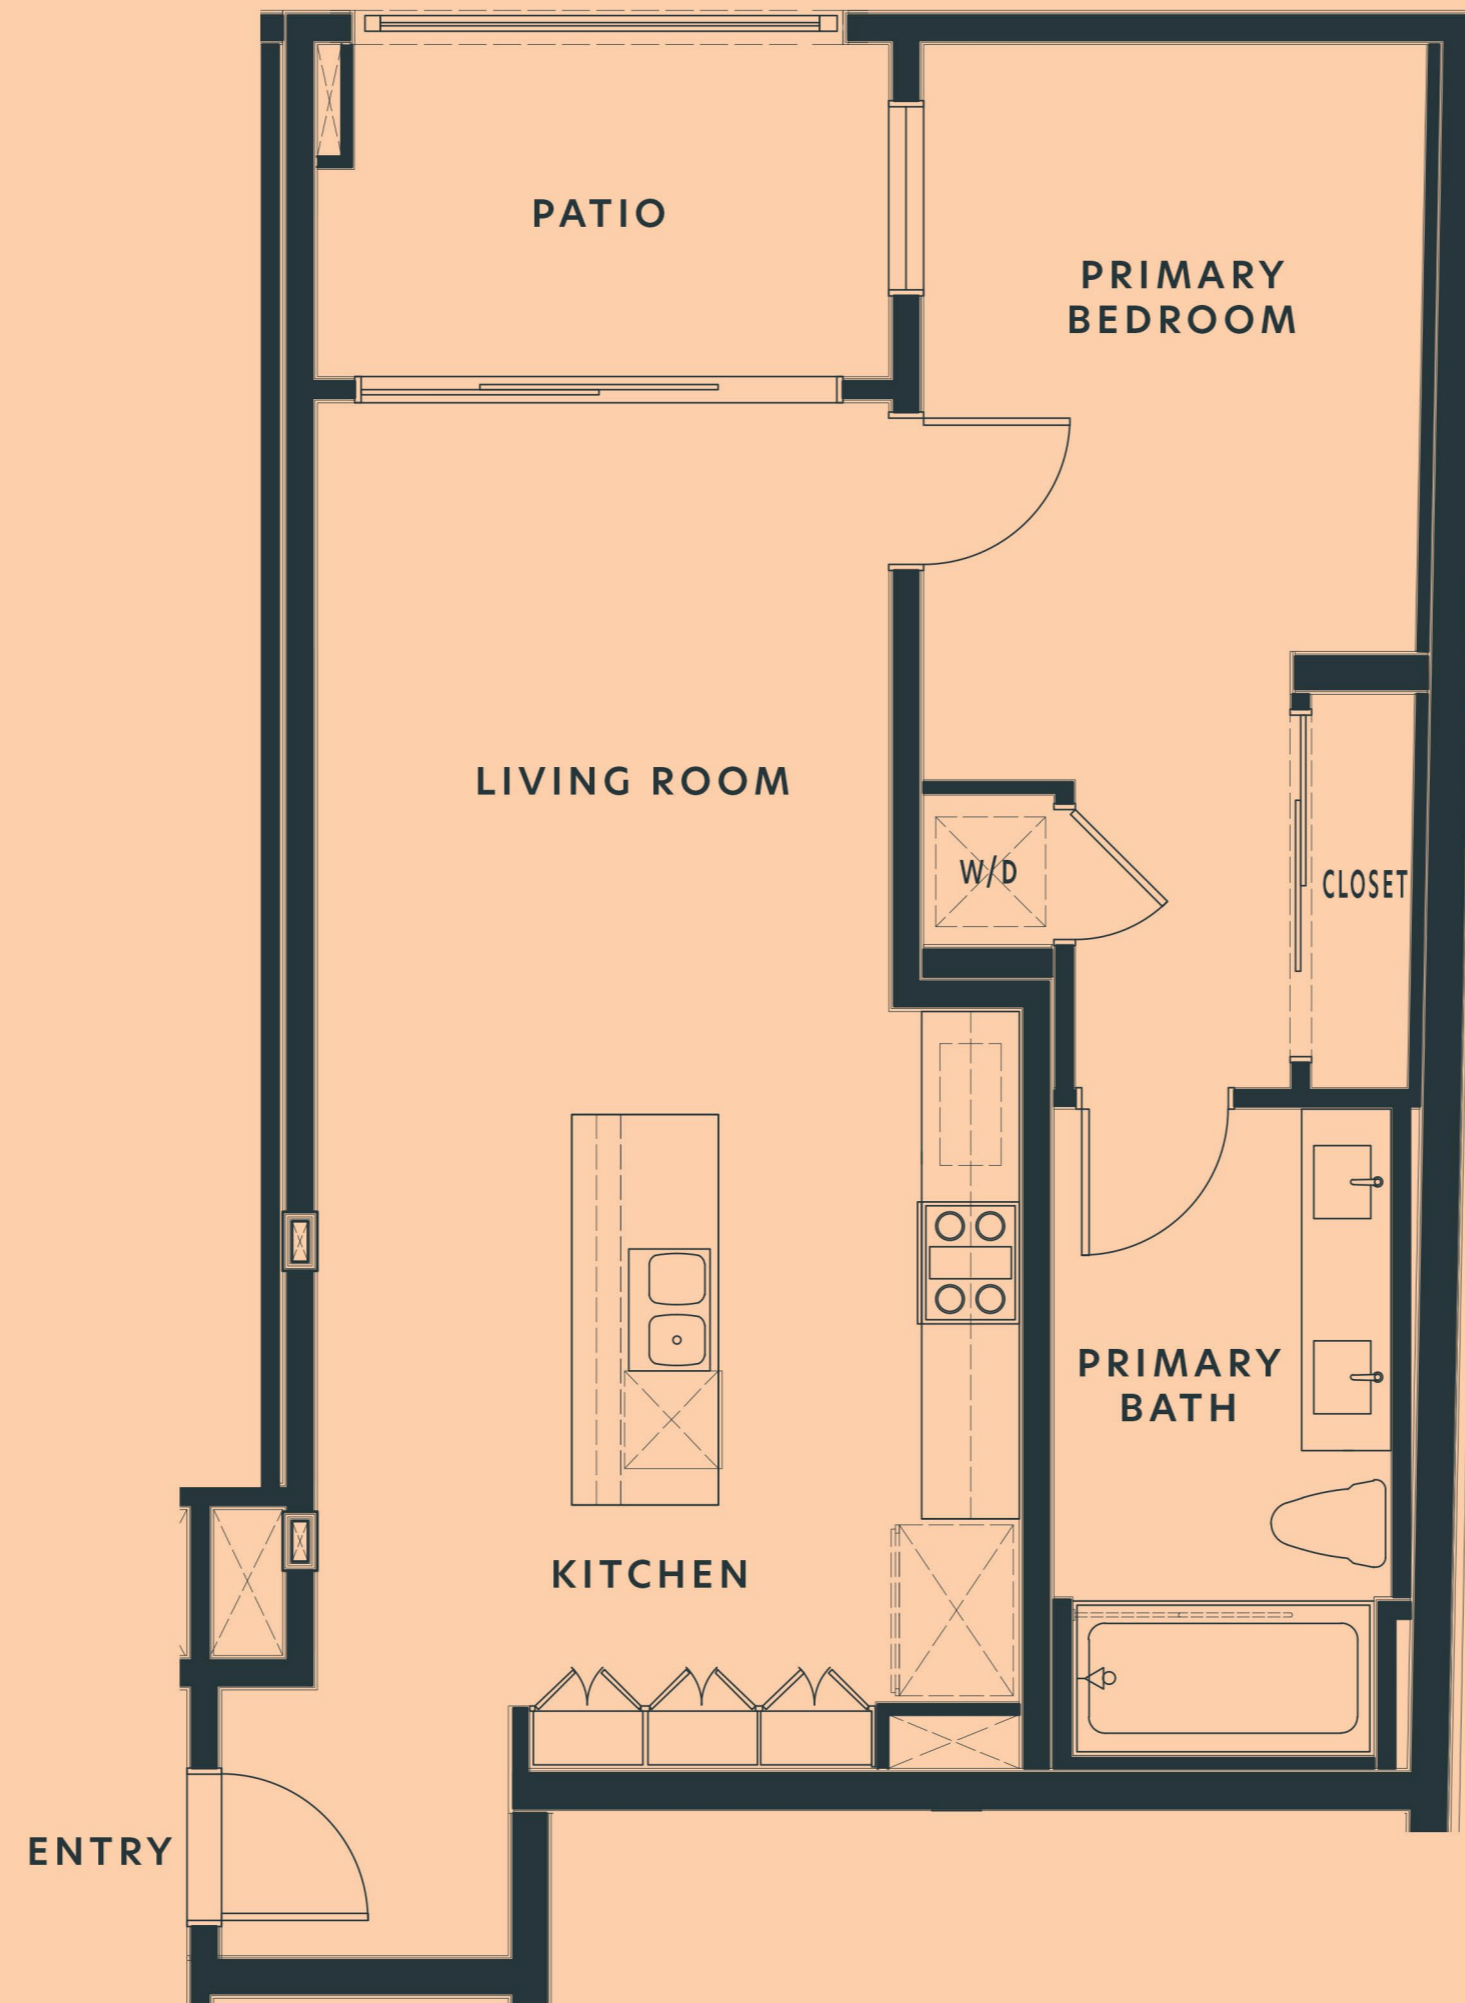

# Plan 3 - Residences 308, 408, 508, 608, 708, 808

1 Bedroom, 1 Bathroom  
770 sq. ft.

[atodtla.com](http://atodtla.com)

118 Astronaut Ellison S Onizuka St, Los Angeles, CA

© 2021 etco HOMES. Prices and terms subject to change. Square footages are approximate. Builder has the right to change square footage, plans, and pricing without notice. All illustrations are artist's conceptions, are not to scale and are subject to change in actual production. CalDRE license no. 01878688.