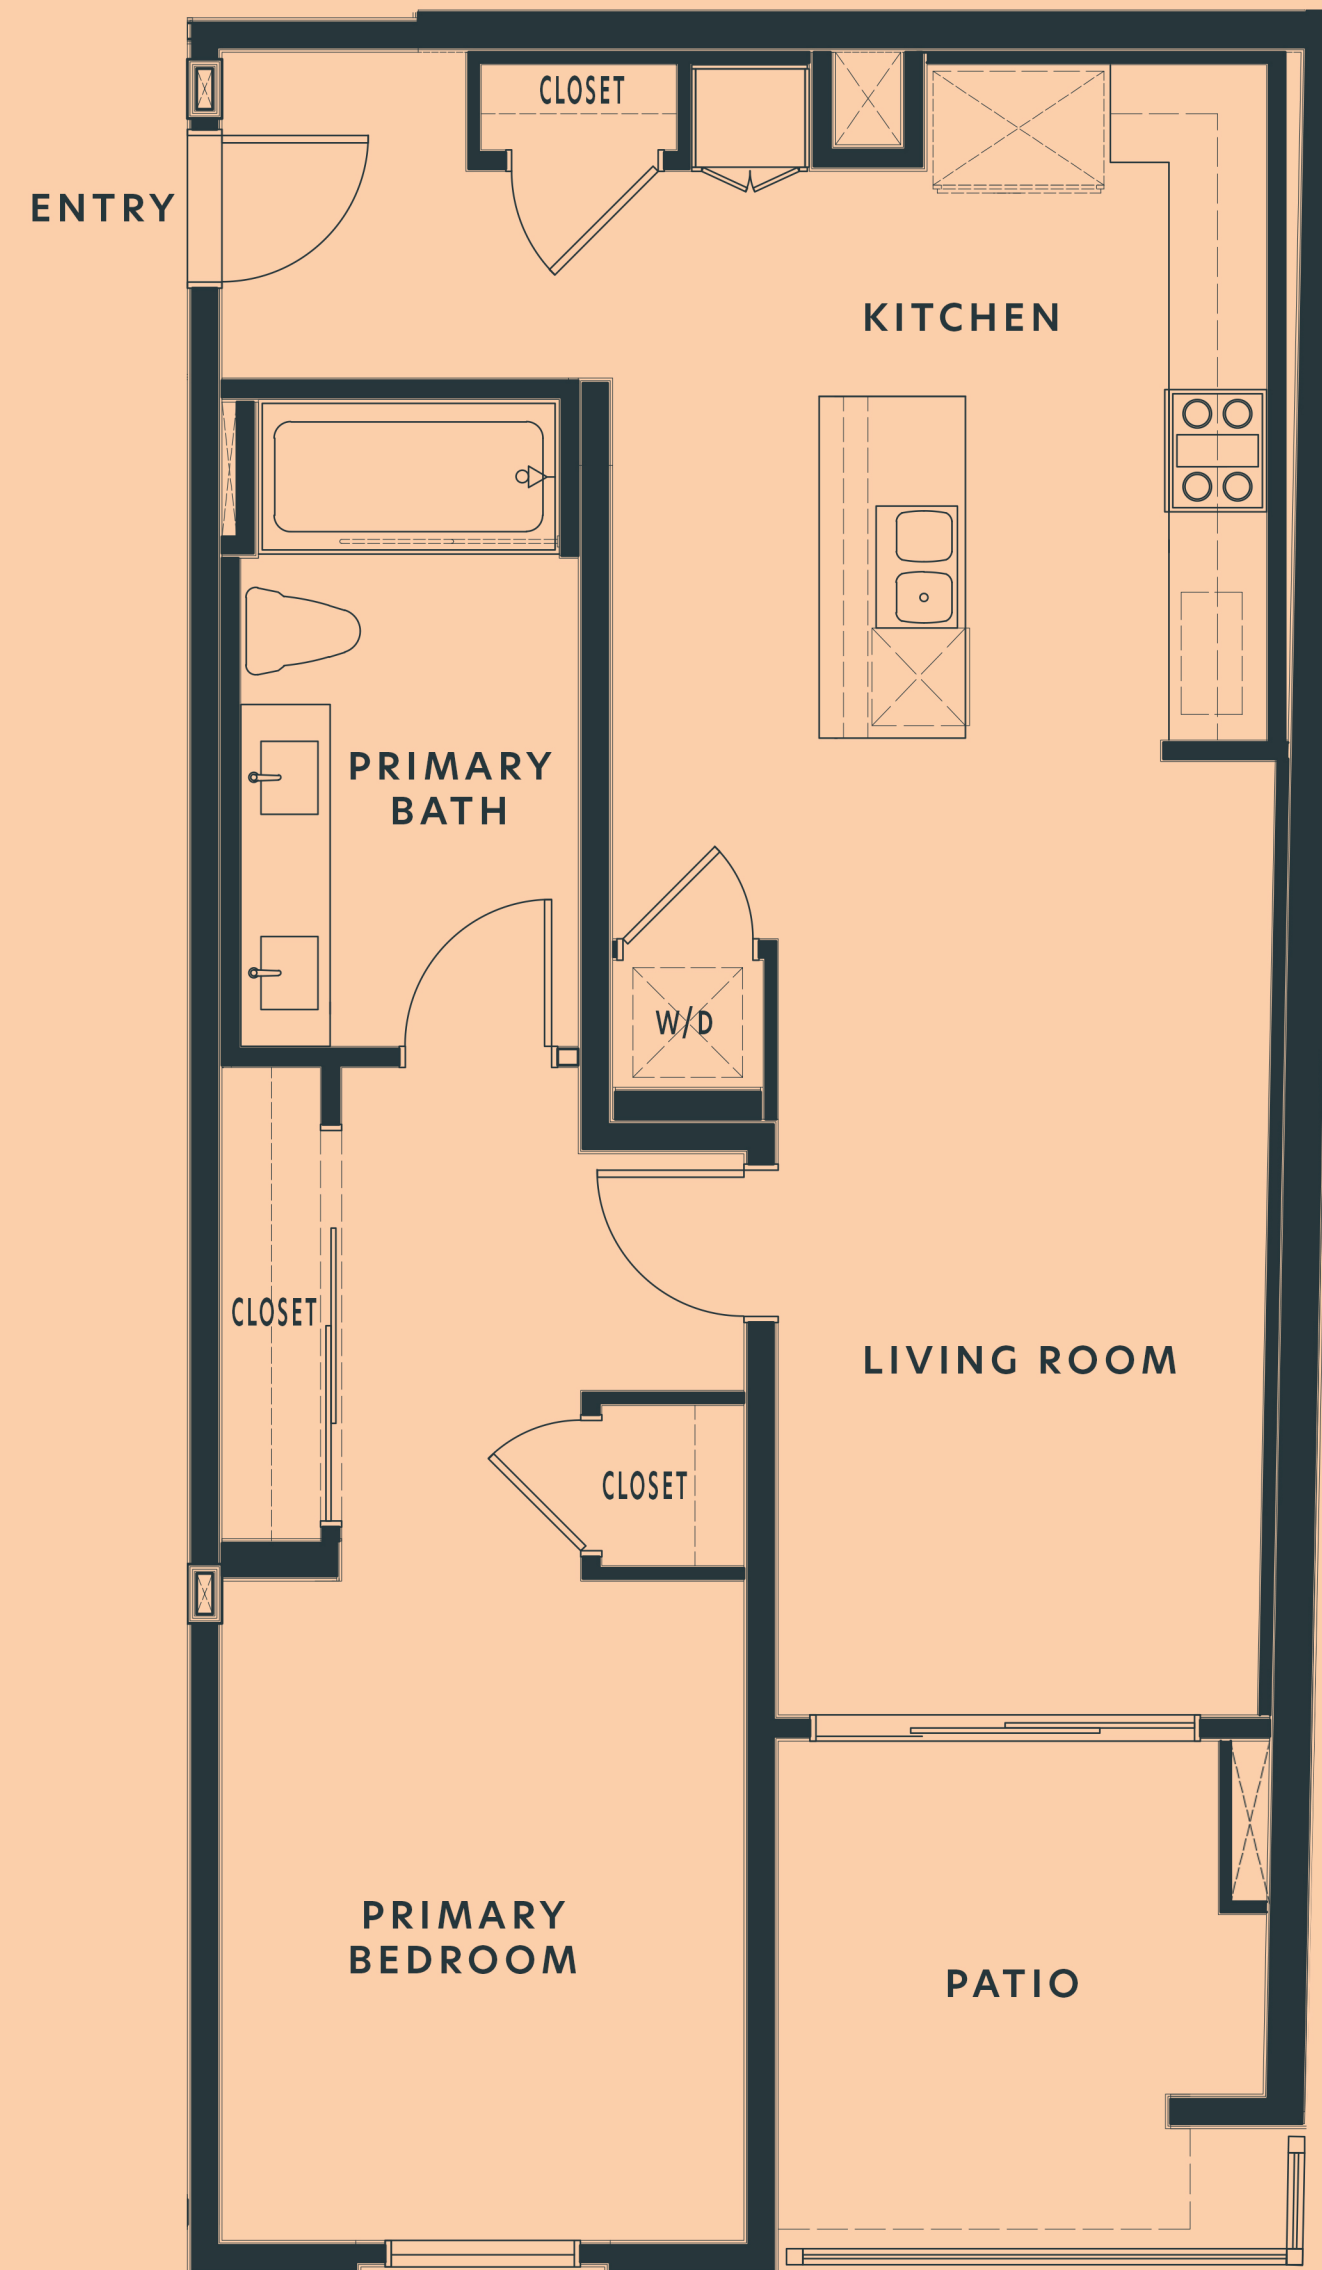

Plan 4 - Residence 209

1 Bedroom, 1 Bathroom
899 sq. ft.

atodtla.com

118 Astronaut Ellison S Onizuka St, Los Angeles, CA

© 2021 etco HOMES. Prices and terms subject to change. Square footages are approximate. Builder has the right to change square footage, plans, and pricing without notice. All illustrations are artist's conceptions, are not to scale and are subject to change in actual production. CalDRE license no. 01878688.