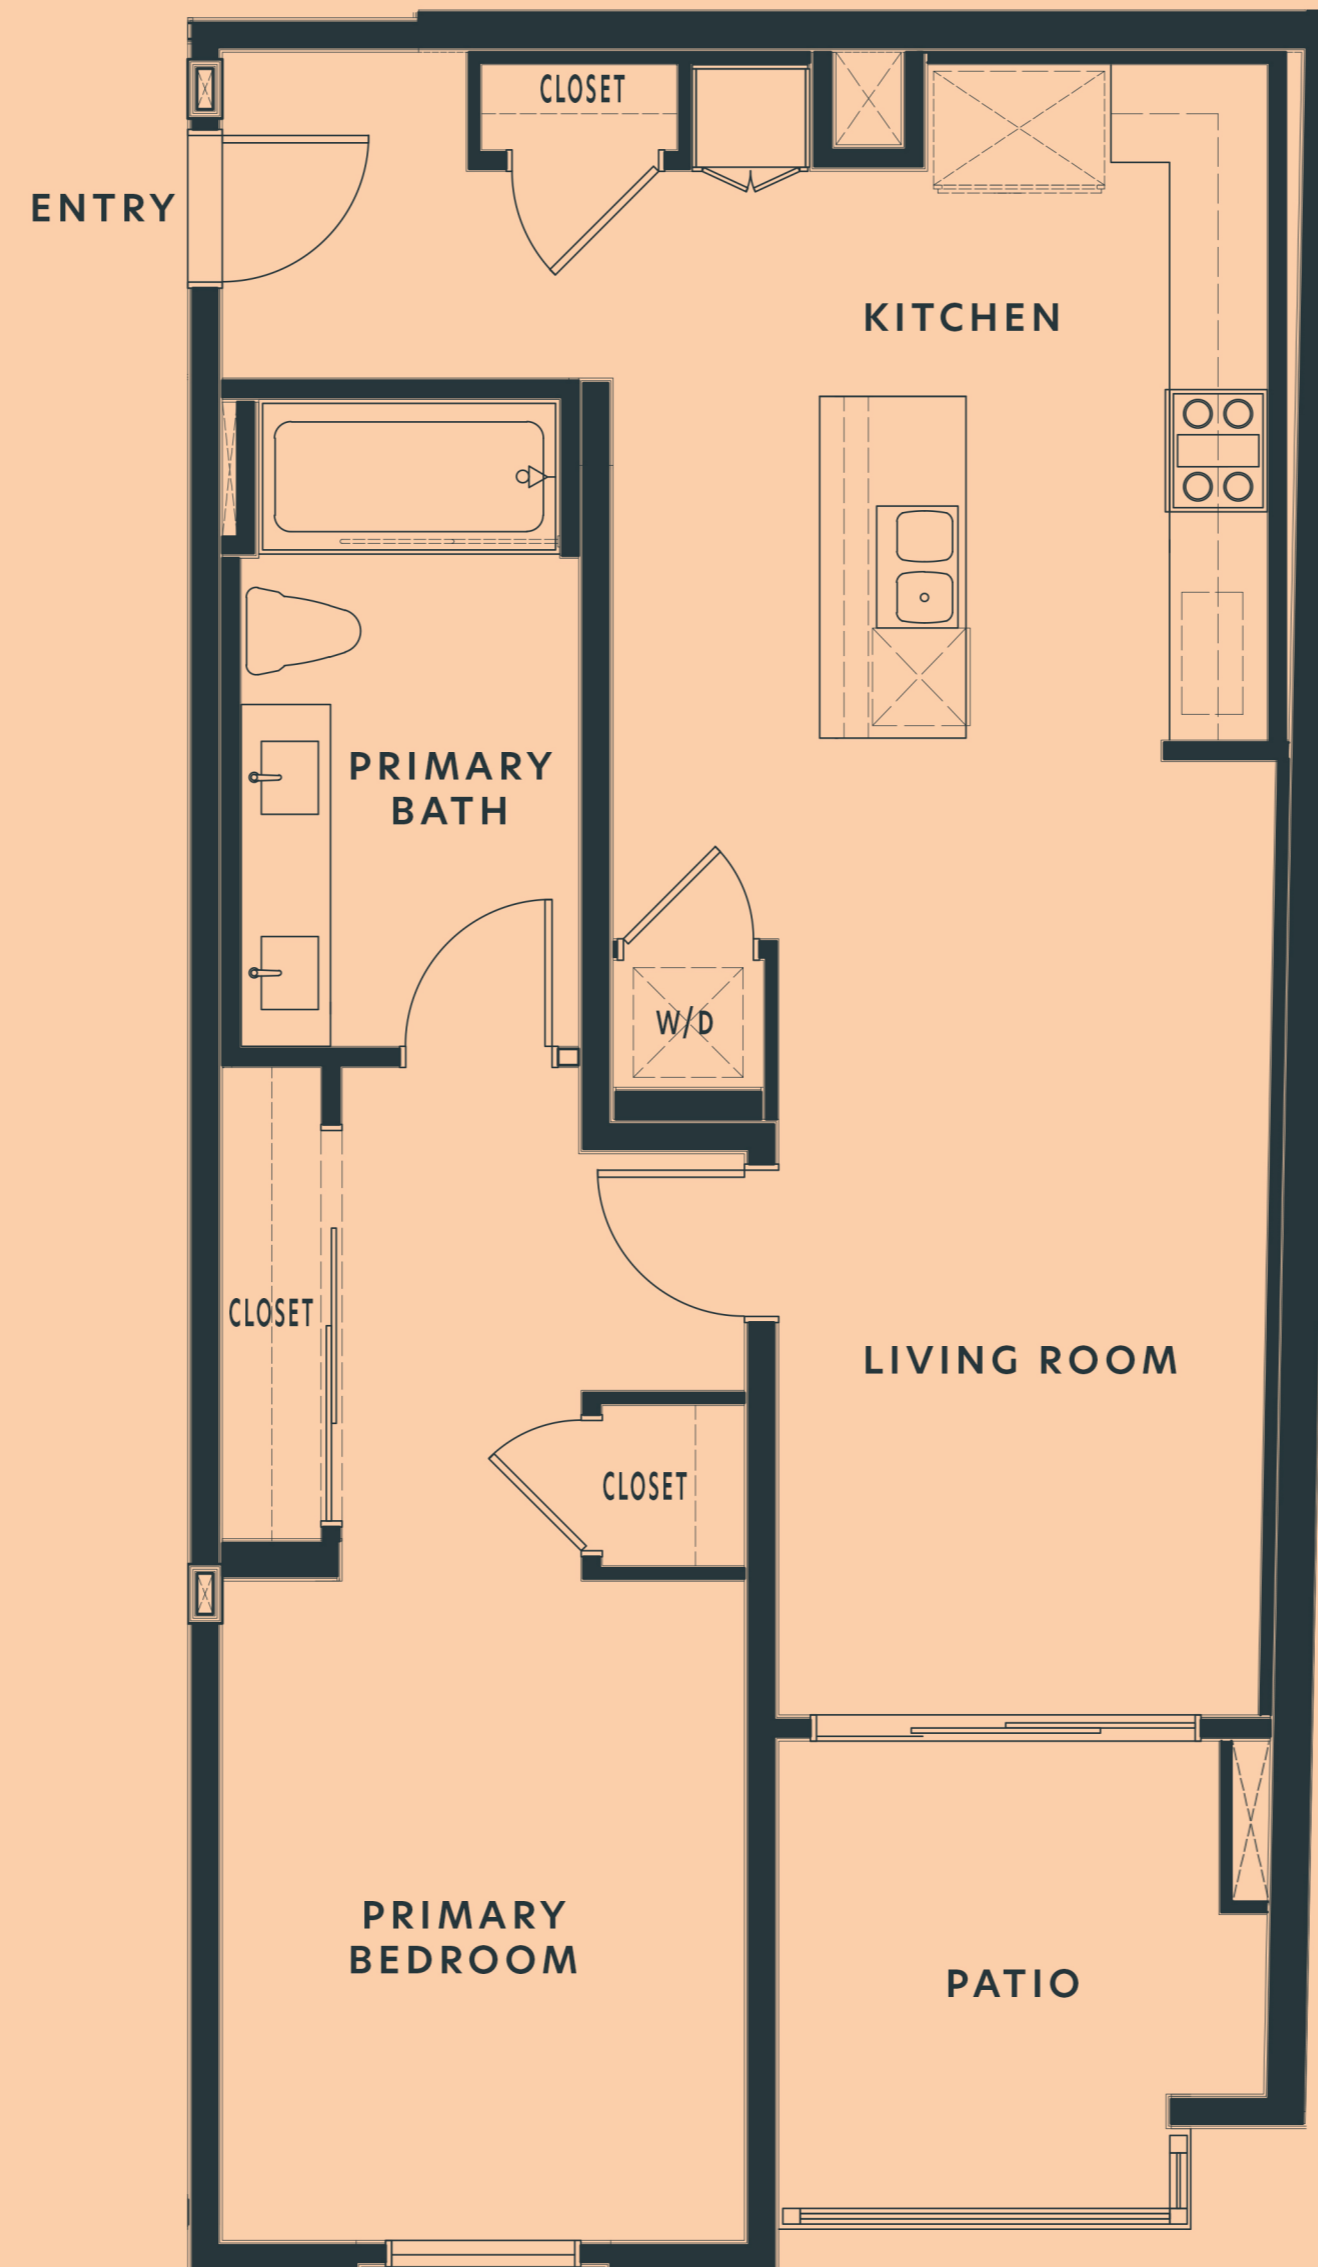

# Plan 4 - Residences 309, 409, 509, 609, 709, 809

1 Bedroom, 1 Bathroom  
899 sq. ft.

[atodtla.com](http://atodtla.com)

118 Astronaut Ellison S Onizuka St, Los Angeles, CA

© 2021 etco HOMES. Prices and terms subject to change. Square footages are approximate. Builder has the right to change square footage, plans, and pricing without notice. All illustrations are artist's conceptions, are not to scale and are subject to change in actual production. CalDRE license no. 01878688.