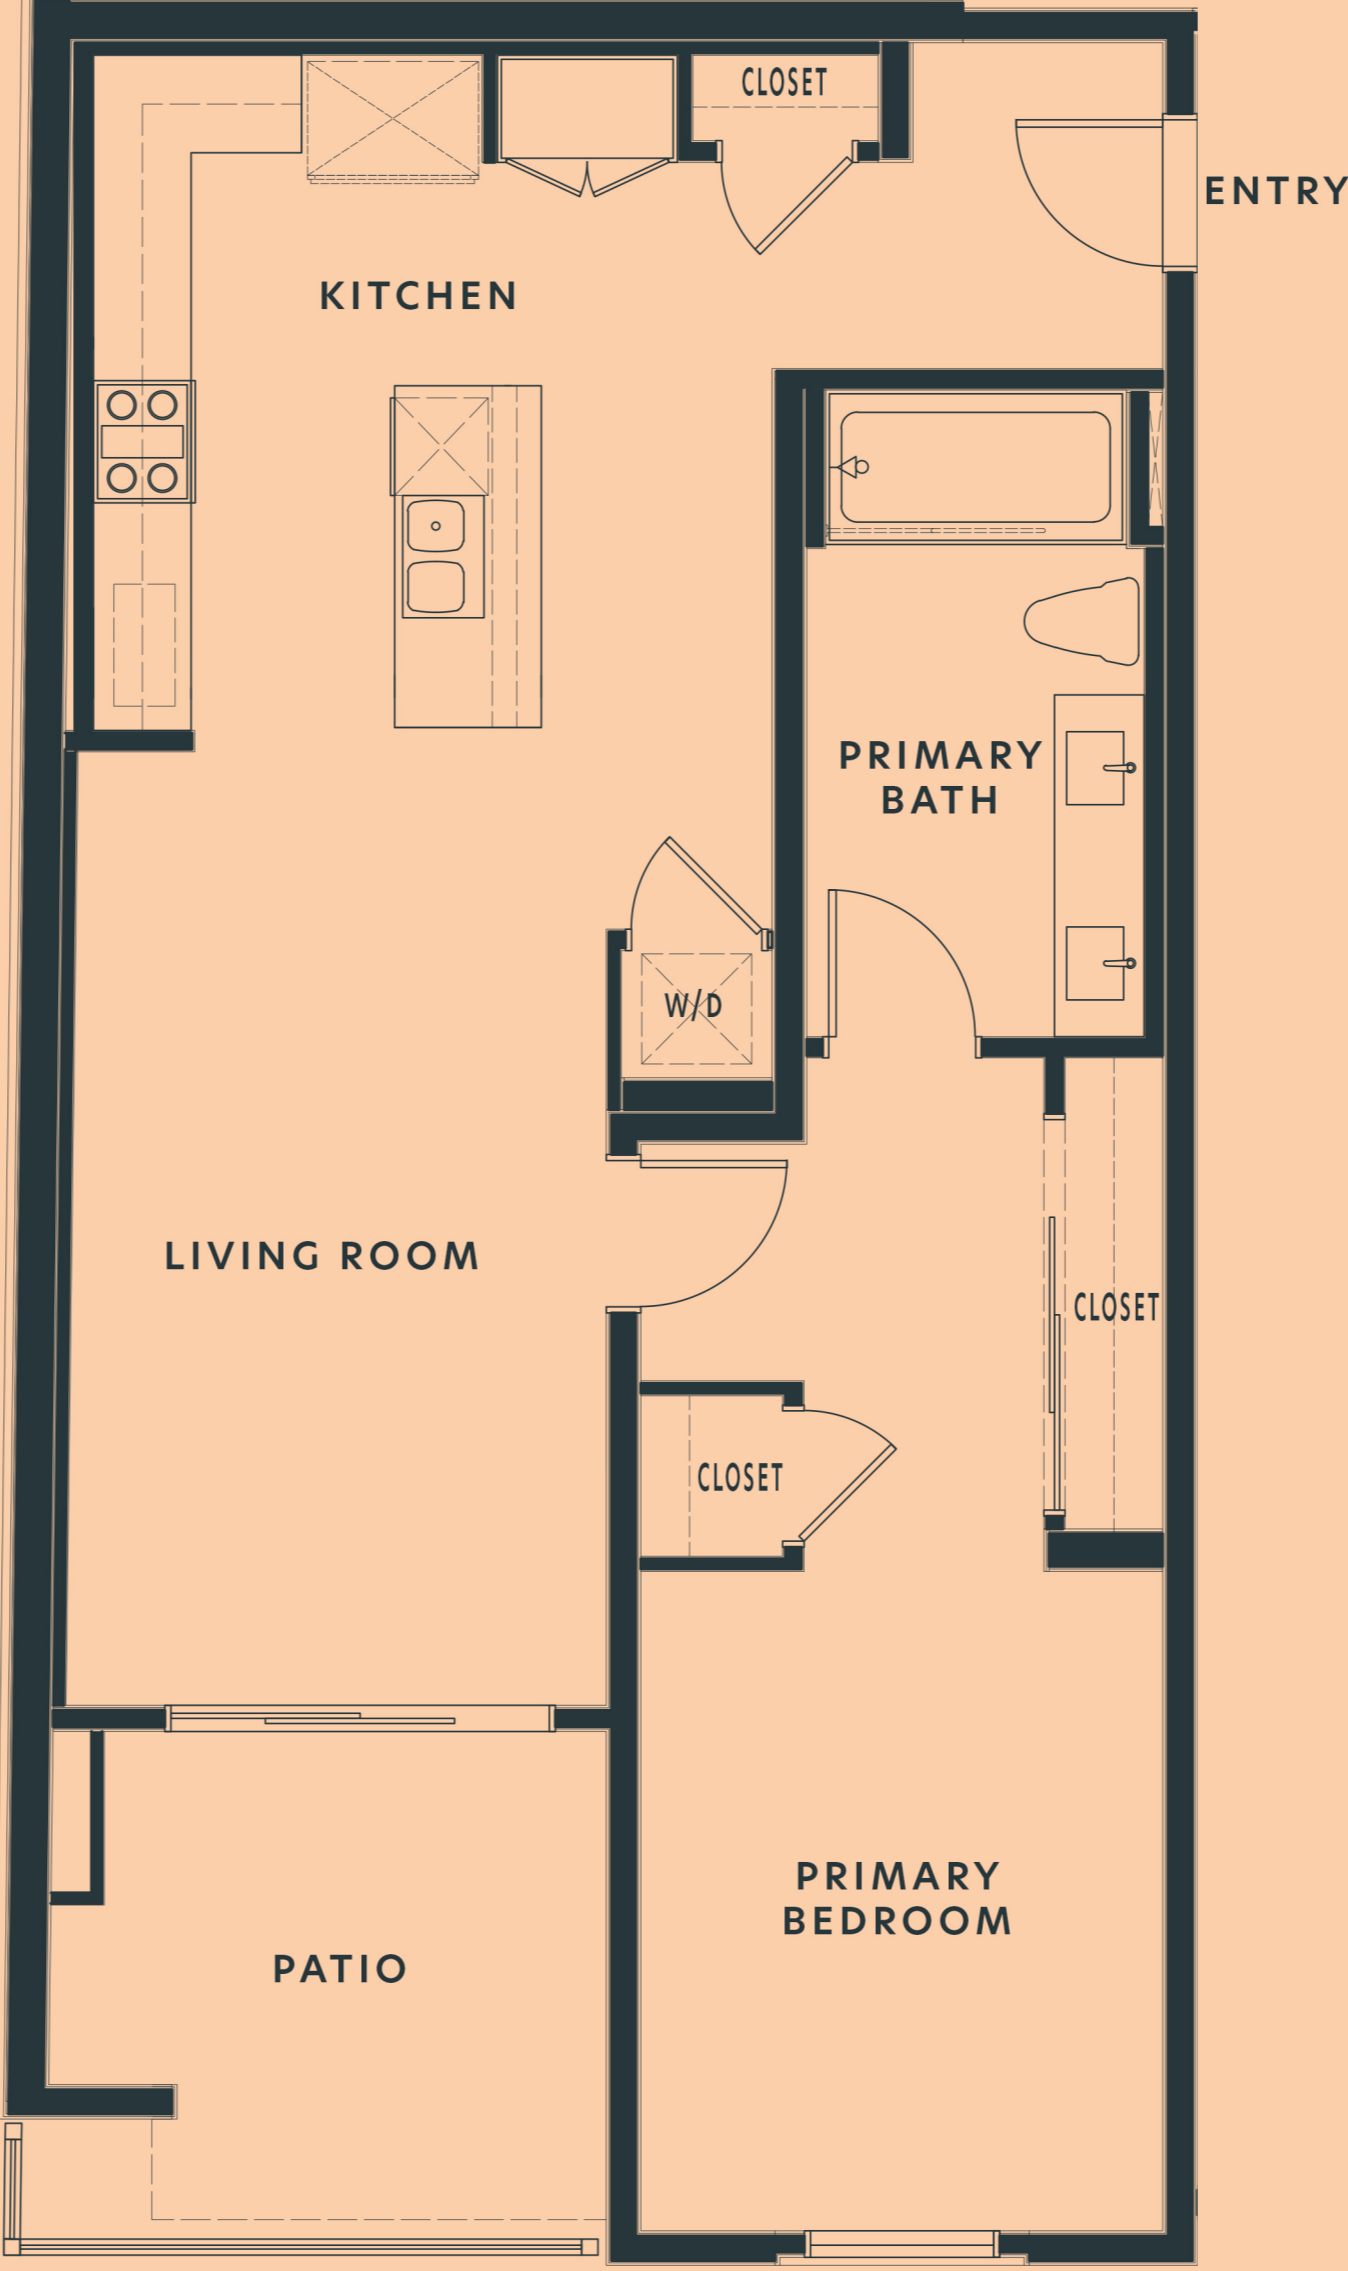

Plan 4RX - Residence 203

1 Bedroom, 1 Bathroom

925 sq. ft.

atodtla.com

118 Astronaut Ellison S Onizuka St, Los Angeles, CA

© 2021 etco HOMES. Prices and terms subject to change. Square footages are approximate. Builder has the right to change square footage, plans, and pricing without notice. All illustrations are artist's conceptions, are not to scale and are subject to change in actual production. CalDRE license no. 01878688.