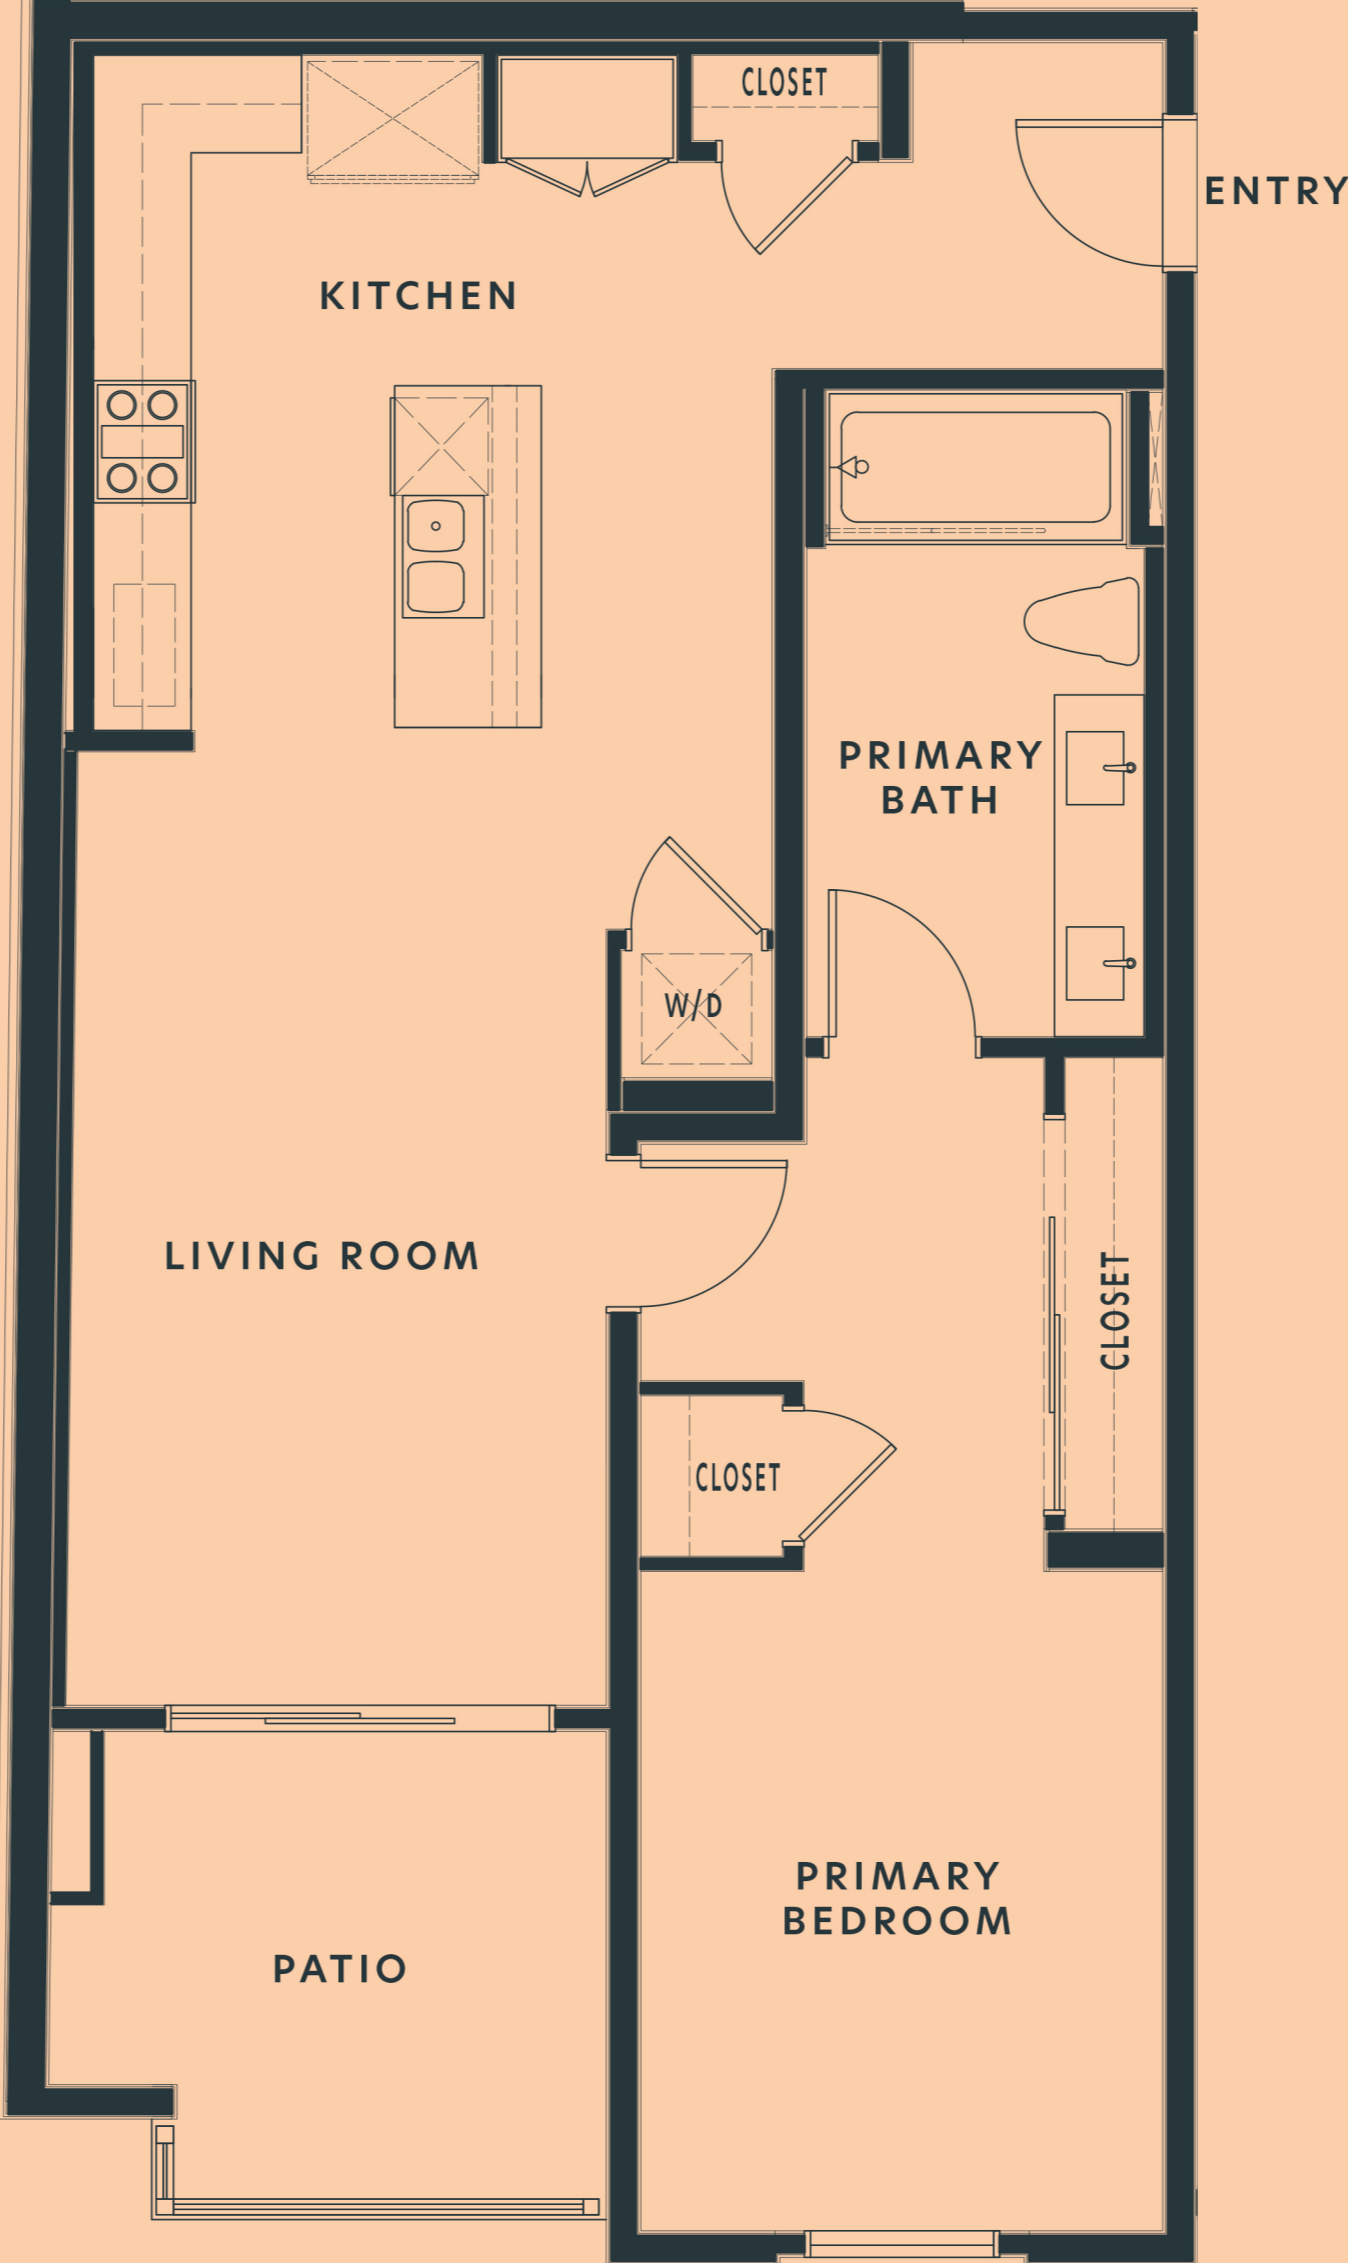

# Plan 4RX - Residences 303, 403, 503, 603, 703, 803

1 Bedroom, 1 Bathroom

925 sq. ft.

atodtla.com

118 Astronaut Ellison S Onizuka St, Los Angeles, CA

© 2021 etco HOMES. Prices and terms subject to change. Square footages are approximate. Builder has the right to change square footage, plans, and pricing without notice. All illustrations are artist's conceptions, are not to scale and are subject to change in actual production. CalDRE license no. 01878688.