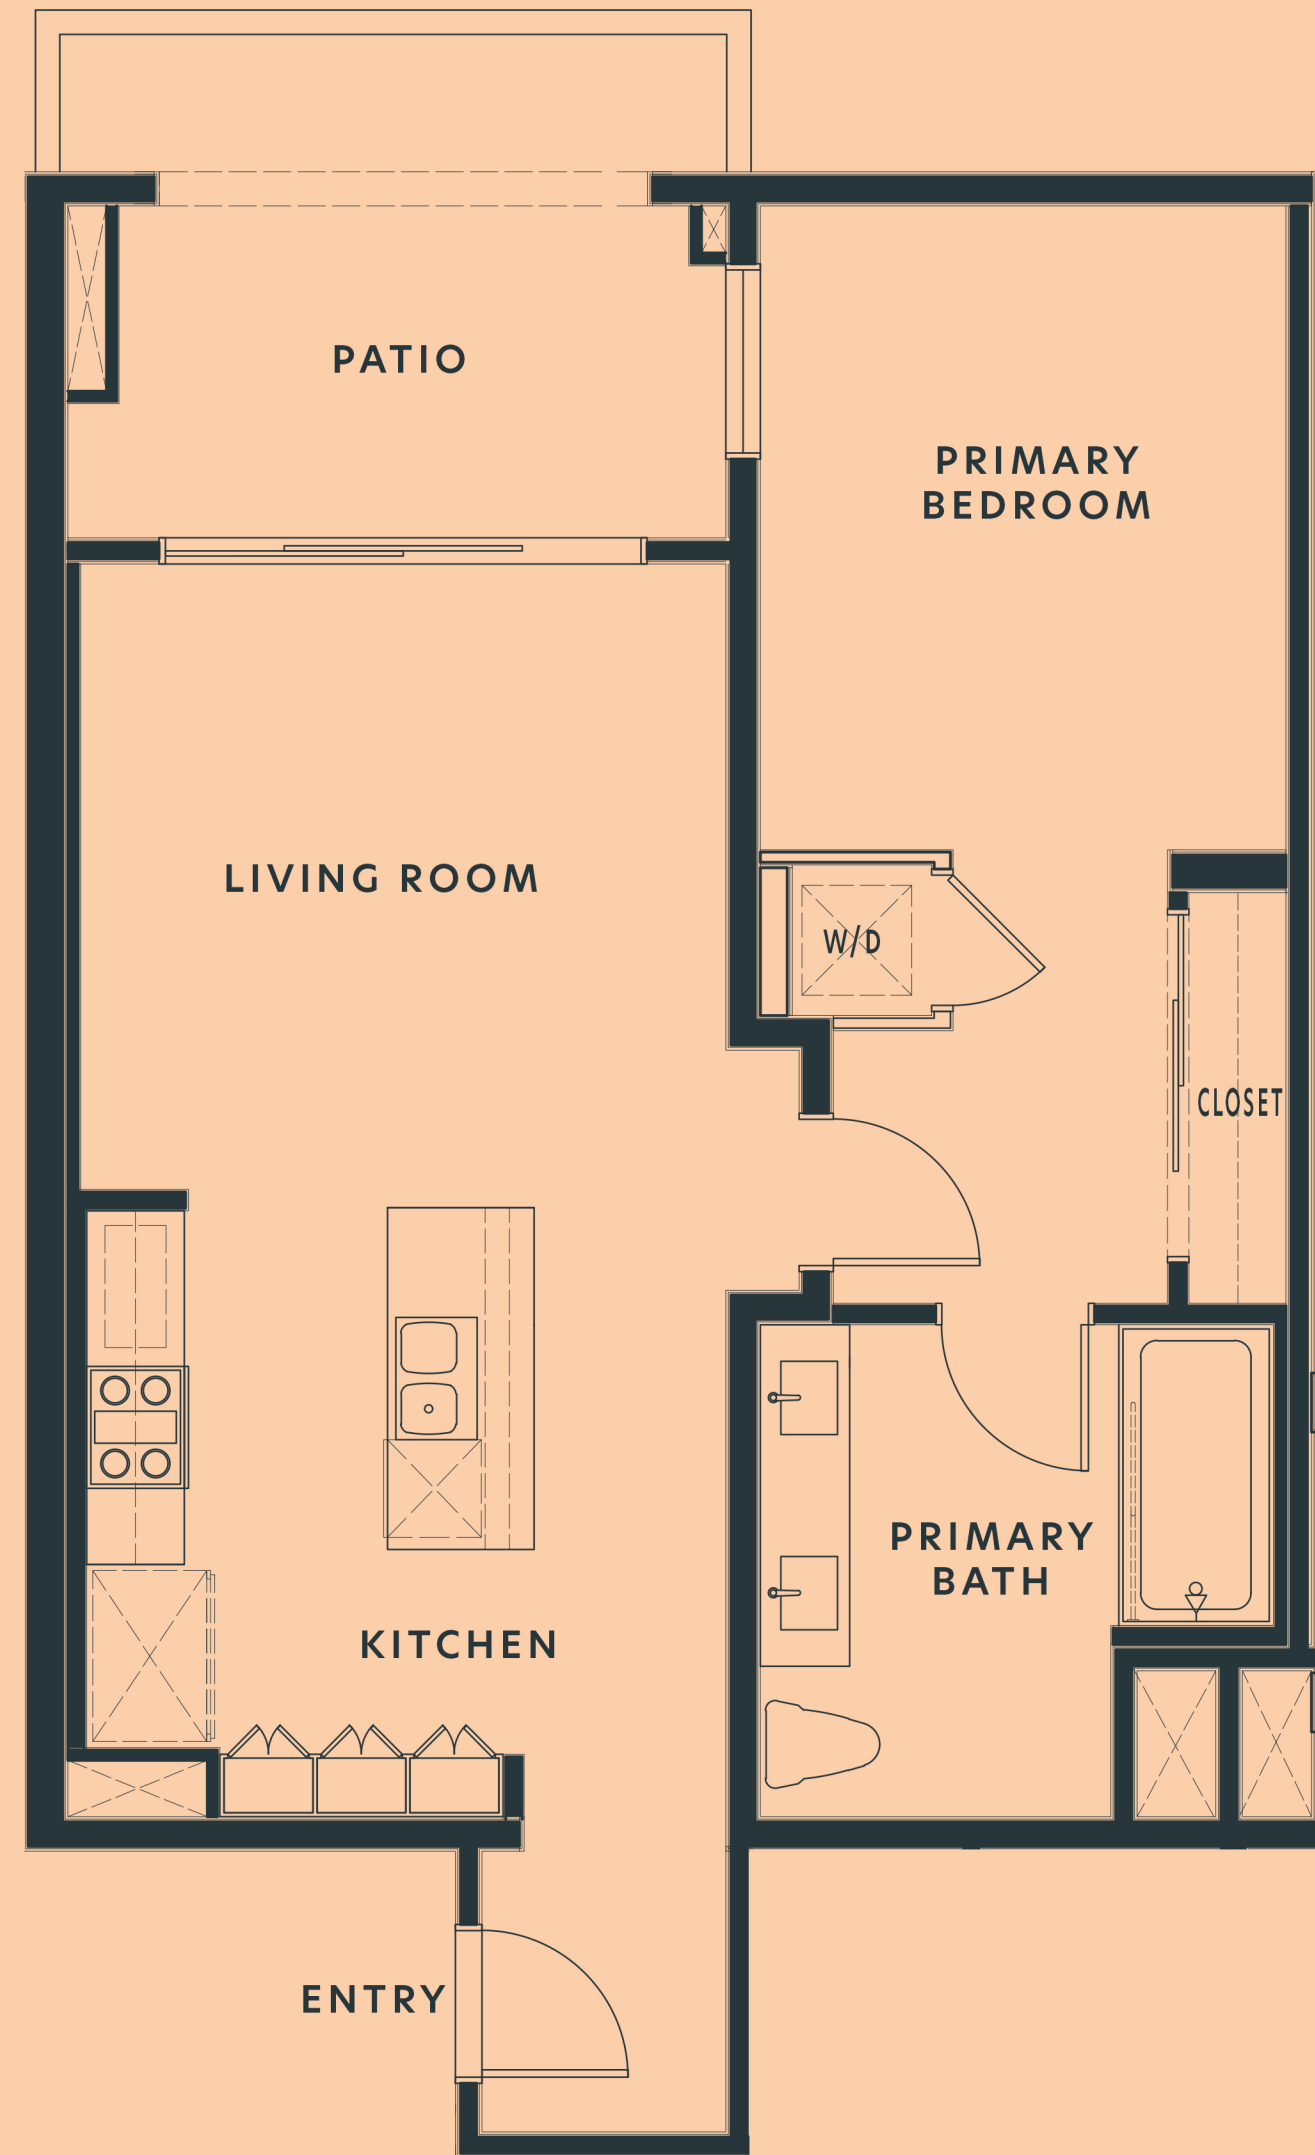

Plan 5 - Residence 207

1 Bedroom, 1 Bathroom
807 sq. ft.

atodtla.com

118 Astronaut Ellison S Onizuka St, Los Angeles, CA

© 2021 etco HOMES. Prices and terms subject to change. Square footages are approximate. Builder has the right to change square footage, plans, and pricing without notice. All illustrations are artist's conceptions, are not to scale and are subject to change in actual production. CalDRE license no. 01878688.