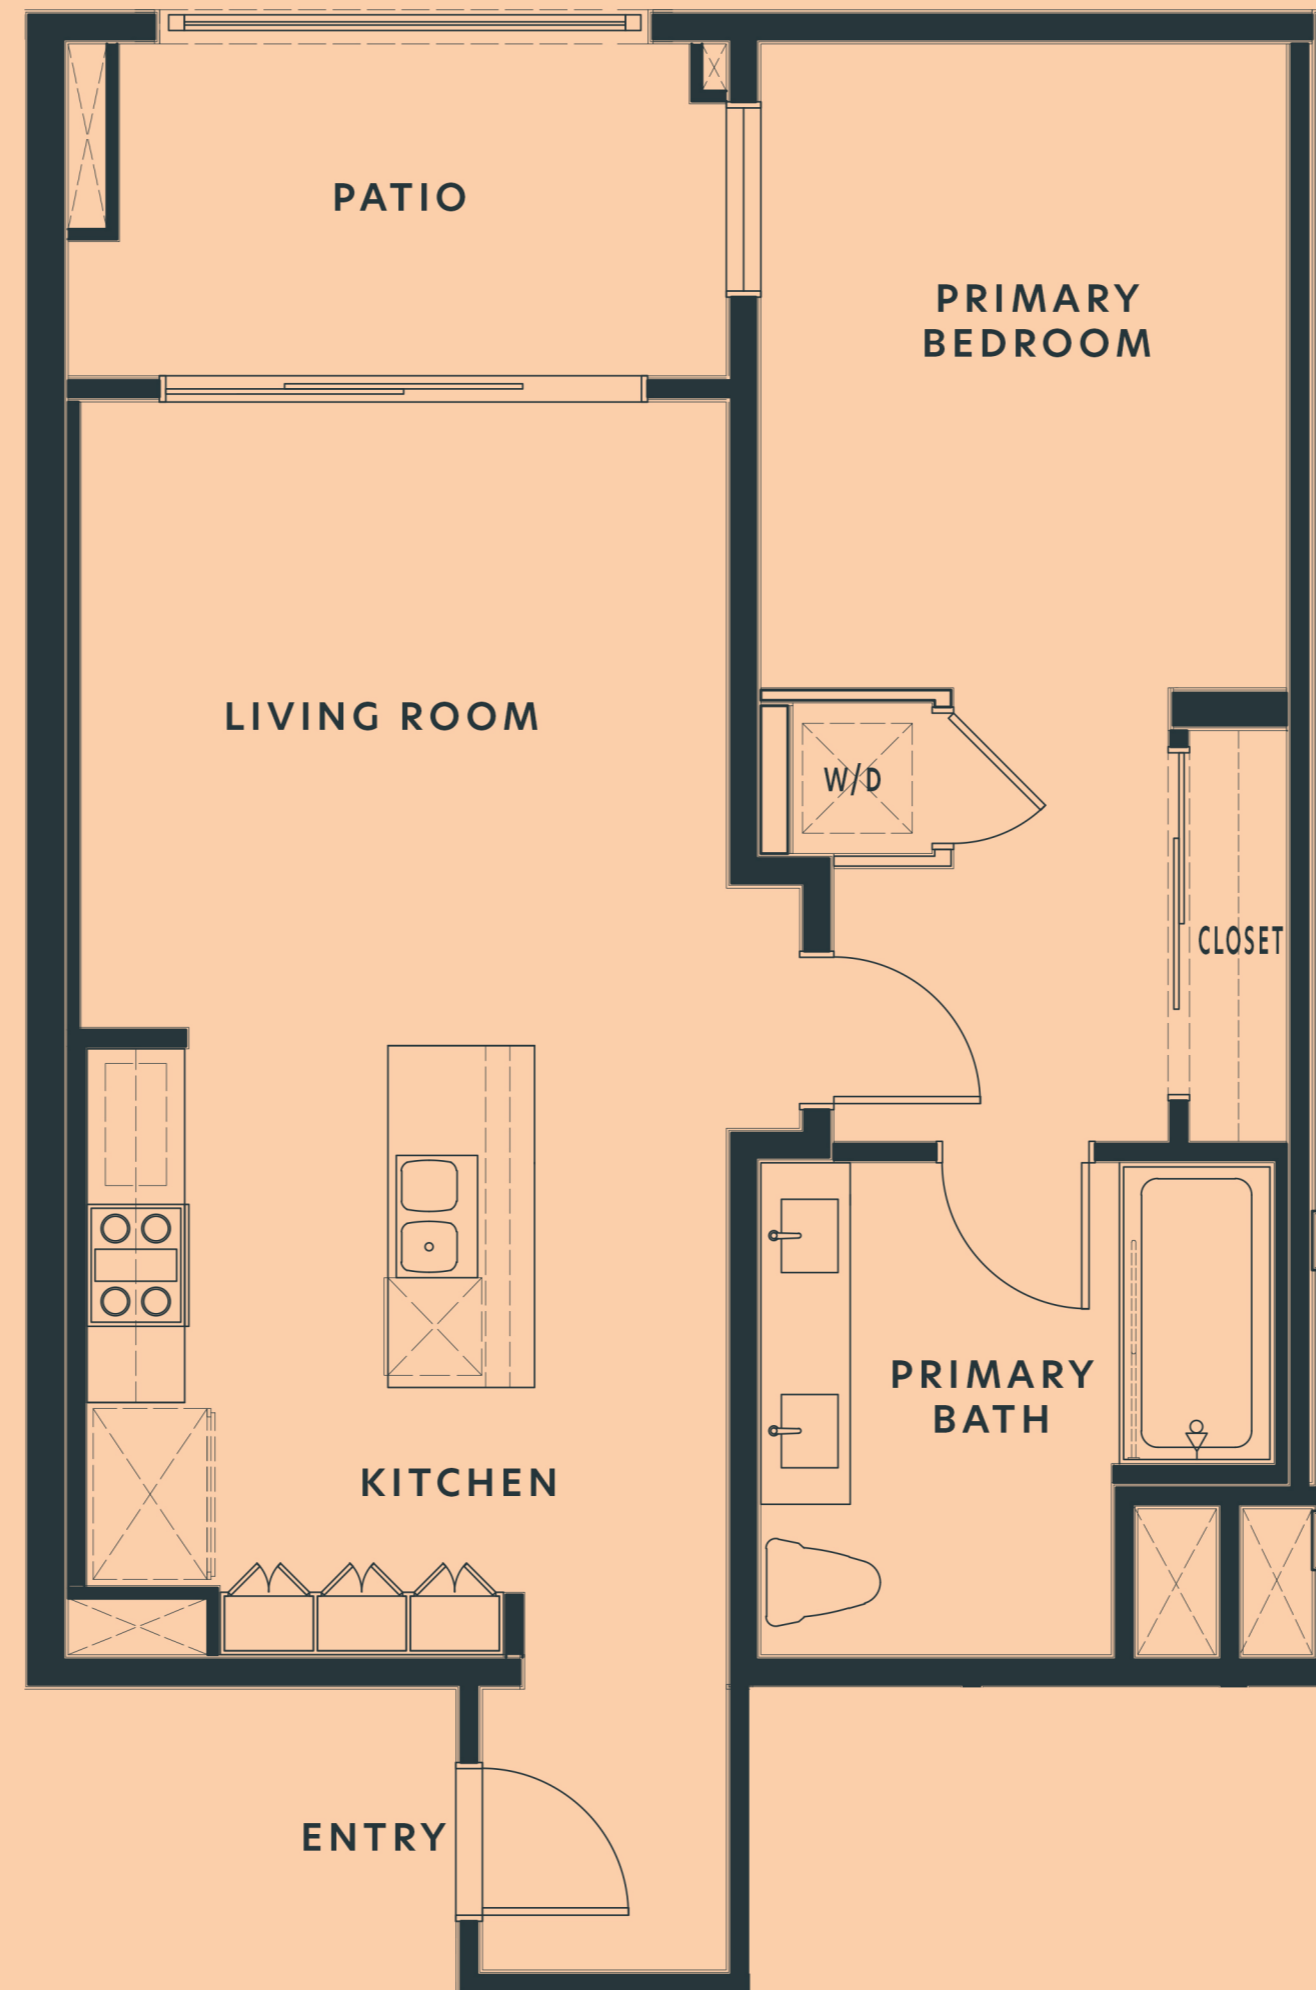

Plan 5 - Residences 307, 407, 507, 607, 707, 807

1 Bedroom, 1 Bathroom
807 sq. ft.

atodtla.com

118 Astronaut Ellison S Onizuka St, Los Angeles, CA

© 2021 etco HOMES. Prices and terms subject to change. Square footages are approximate. Builder has the right to change square footage, plans, and pricing without notice. All illustrations are artist's conceptions, are not to scale and are subject to change in actual production. CalDRE license no. 01878688.