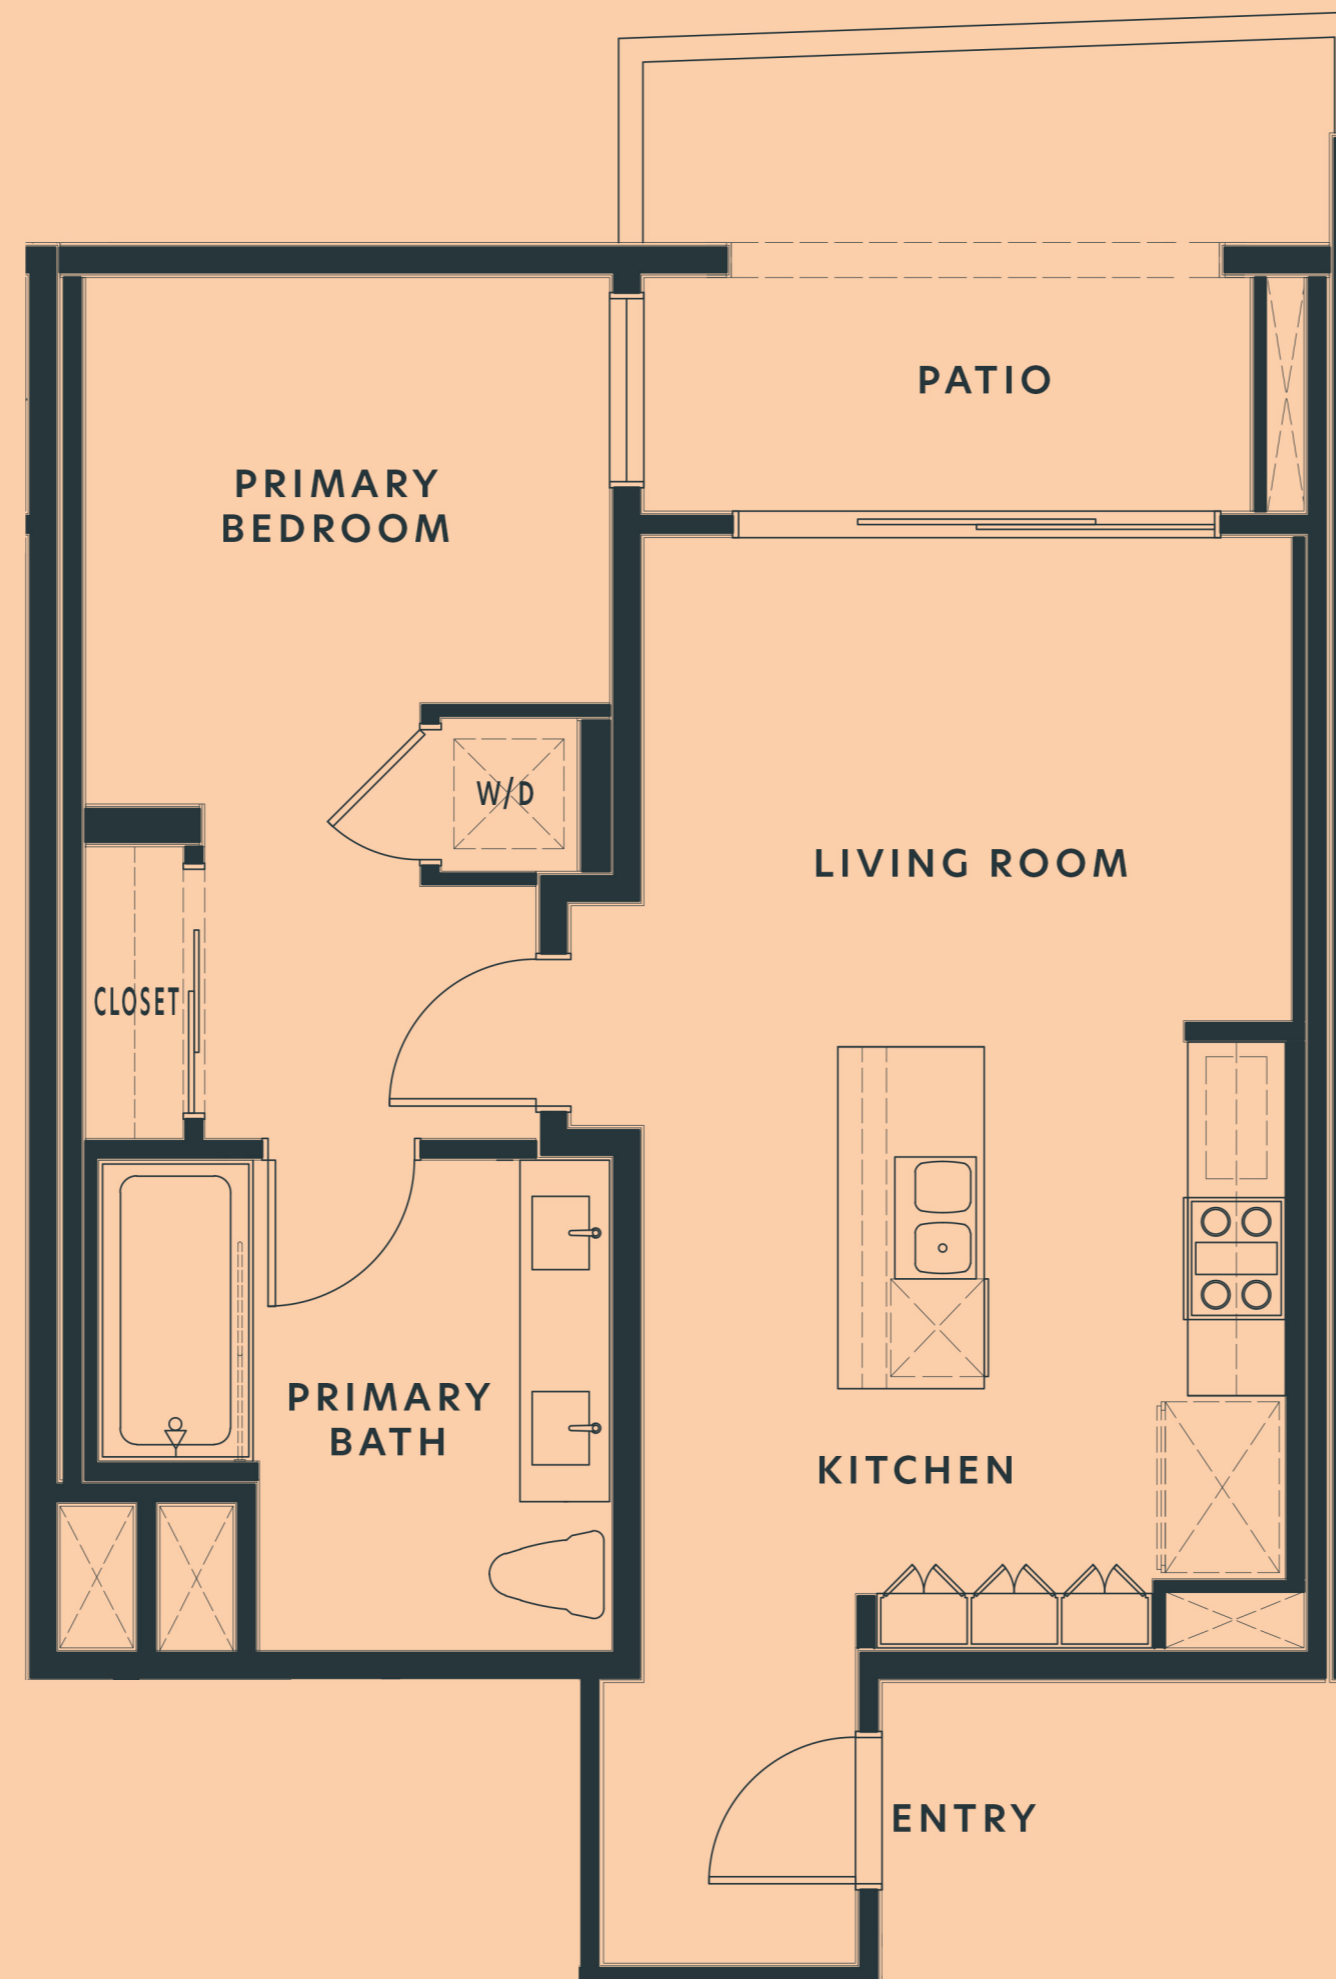

# Plan 5RX - Residence 205

1 Bedroom, 1 Bathroom  
702 sq. ft.

[atodtla.com](http://atodtla.com)

118 Astronaut Ellison S Onizuka St, Los Angeles, CA

© 2021 etco HOMES. Prices and terms subject to change. Square footages are approximate. Builder has the right to change square footage, plans, and pricing without notice. All illustrations are artist's conceptions, are not to scale and are subject to change in actual production. CalDRE license no. 01878688.