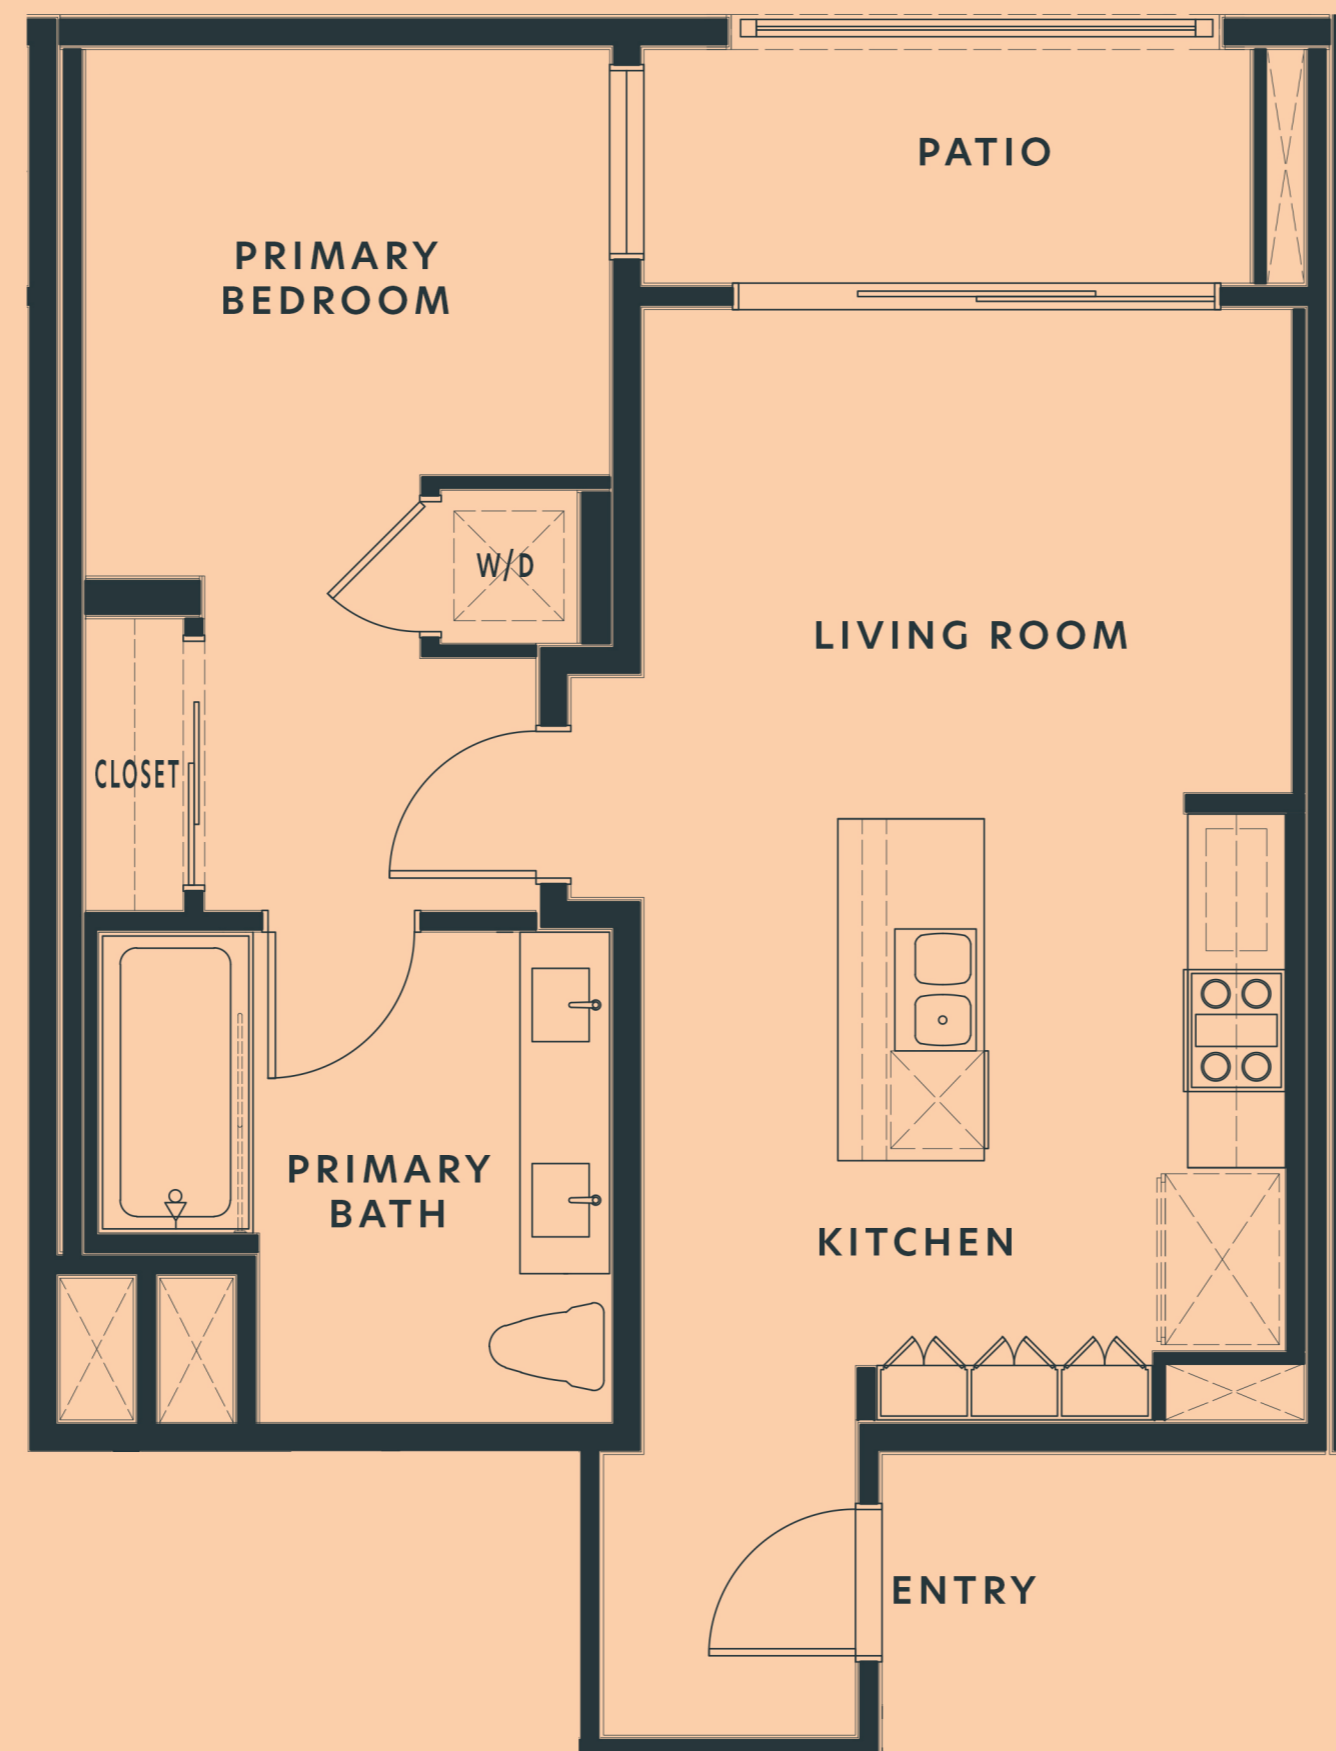

Plan 5RX - Residences 305, 405, 505, 605, 705, 805

1 Bedroom, 1 Bathroom
702 sq. ft.

atodtla.com

118 Astronaut Ellison S Onizuka St, Los Angeles, CA

© 2021 etco HOMES. Prices and terms subject to change. Square footages are approximate. Builder has the right to change square footage, plans, and pricing without notice. All illustrations are artist's conceptions, are not to scale and are subject to change in actual production. CalDRE license no. 01878688.