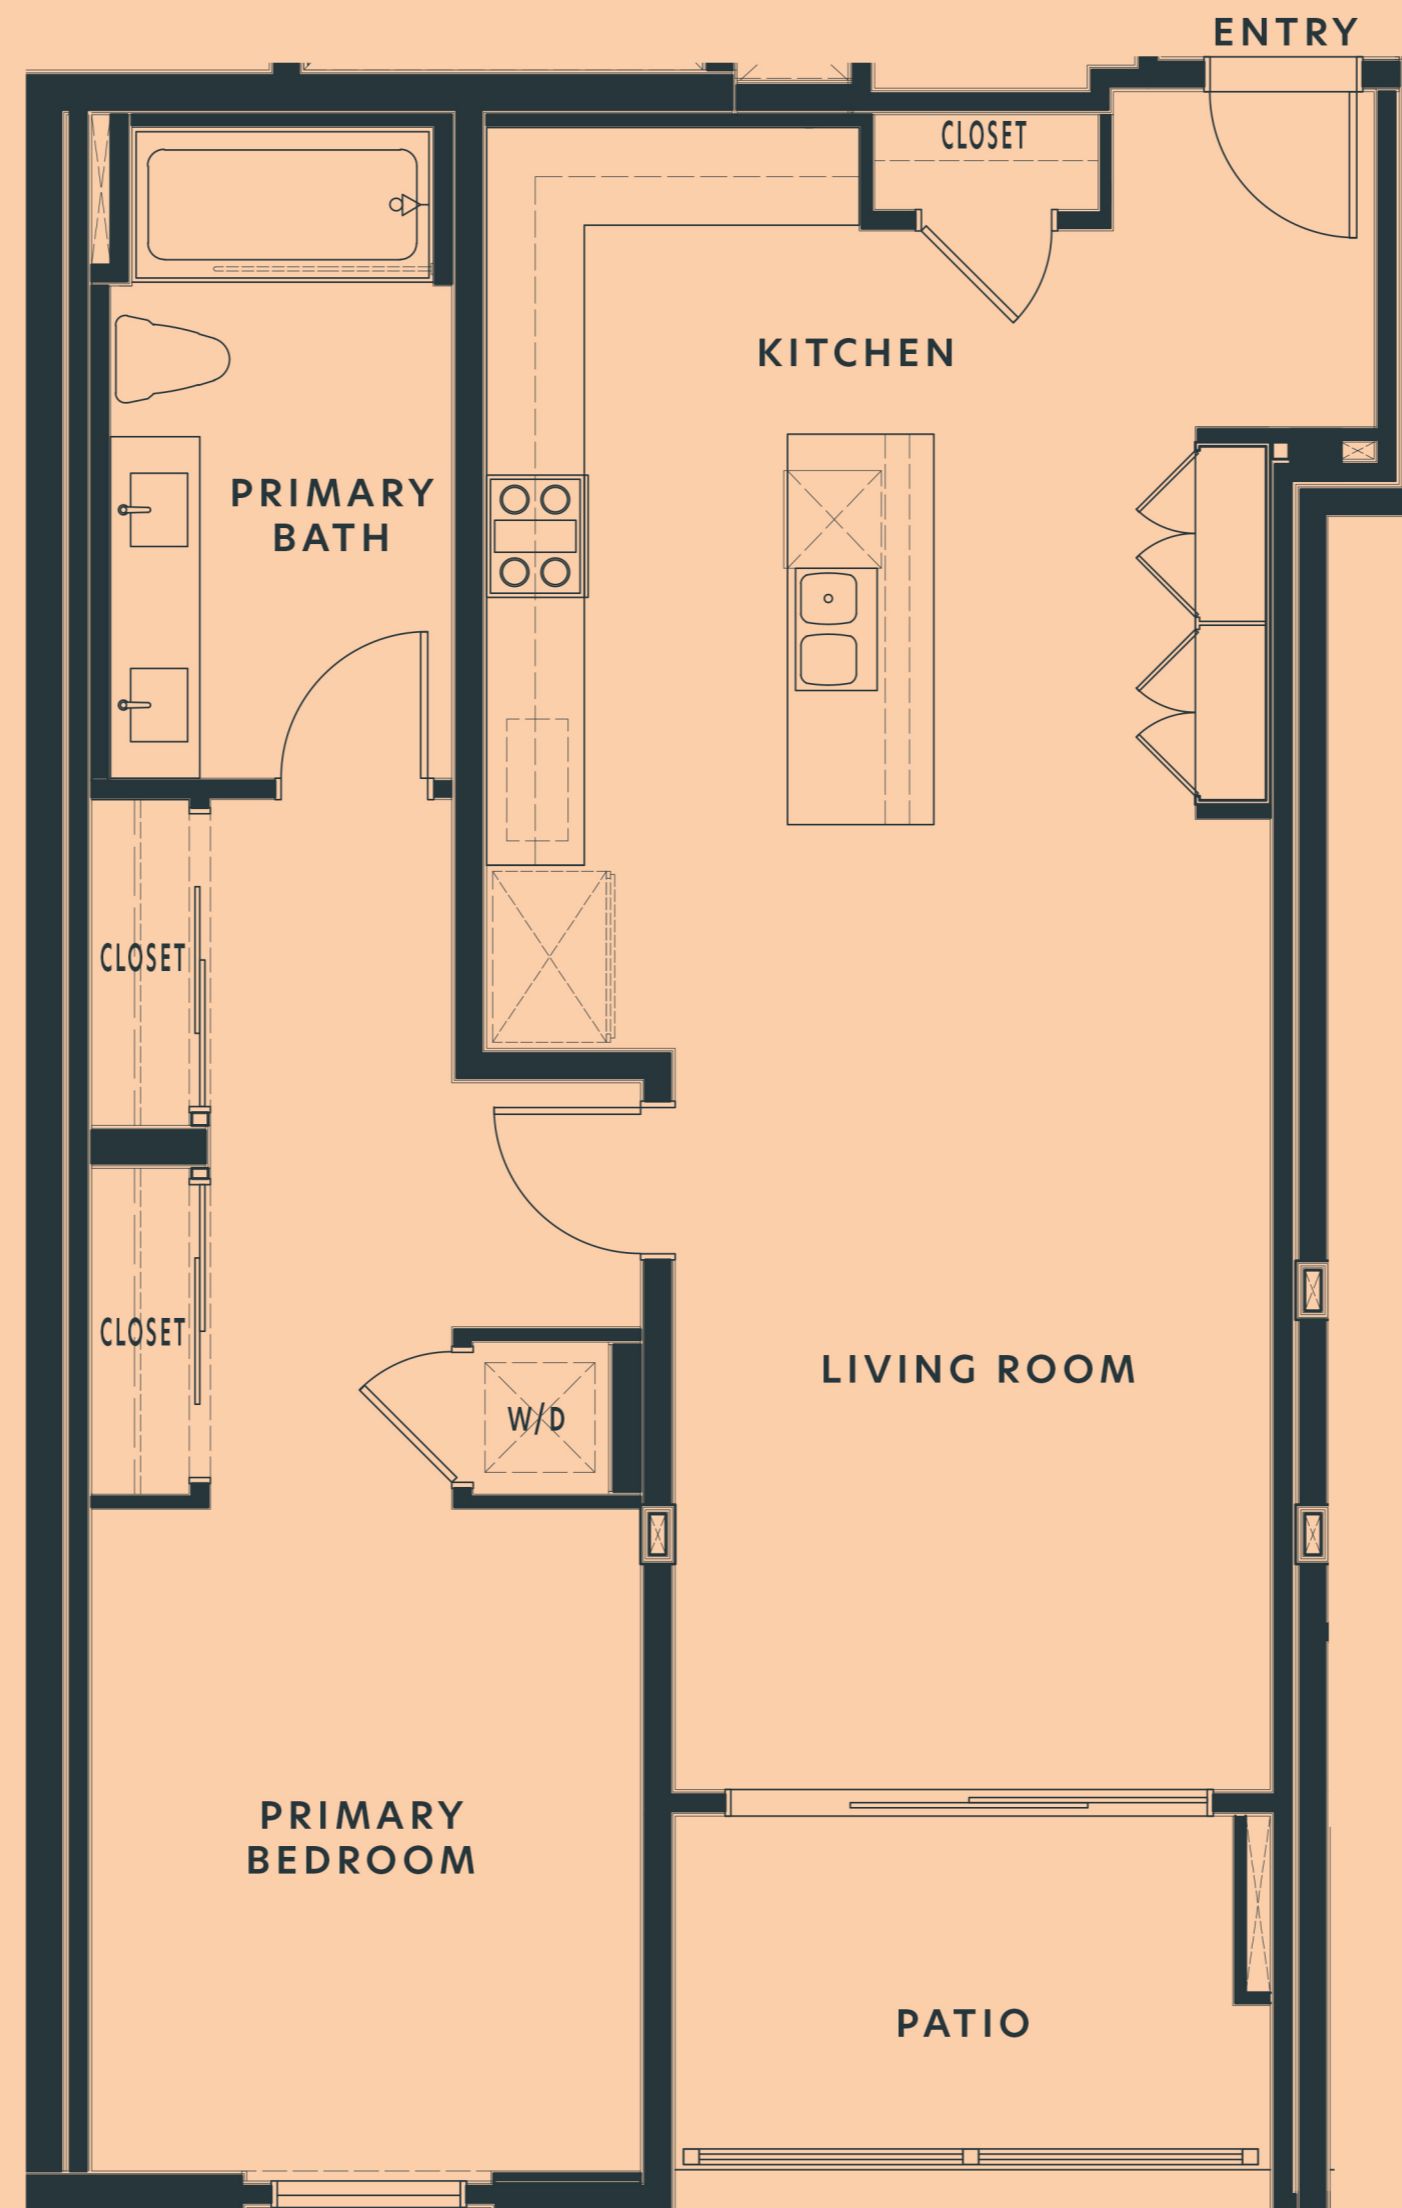

# Plan 6 - Residences 211, 311, 411, 511, 611, 711, 811

1 Bedroom, 1 Bathroom  
994 sq. ft.

[atodtla.com](http://atodtla.com)

118 Astronaut Ellison S Onizuka St, Los Angeles, CA

© 2021 etco HOMES. Prices and terms subject to change. Square footages are approximate. Builder has the right to change square footage, plans, and pricing without notice. All illustrations are artist's conceptions, are not to scale and are subject to change in actual production. CalDRE license no. 01878688.