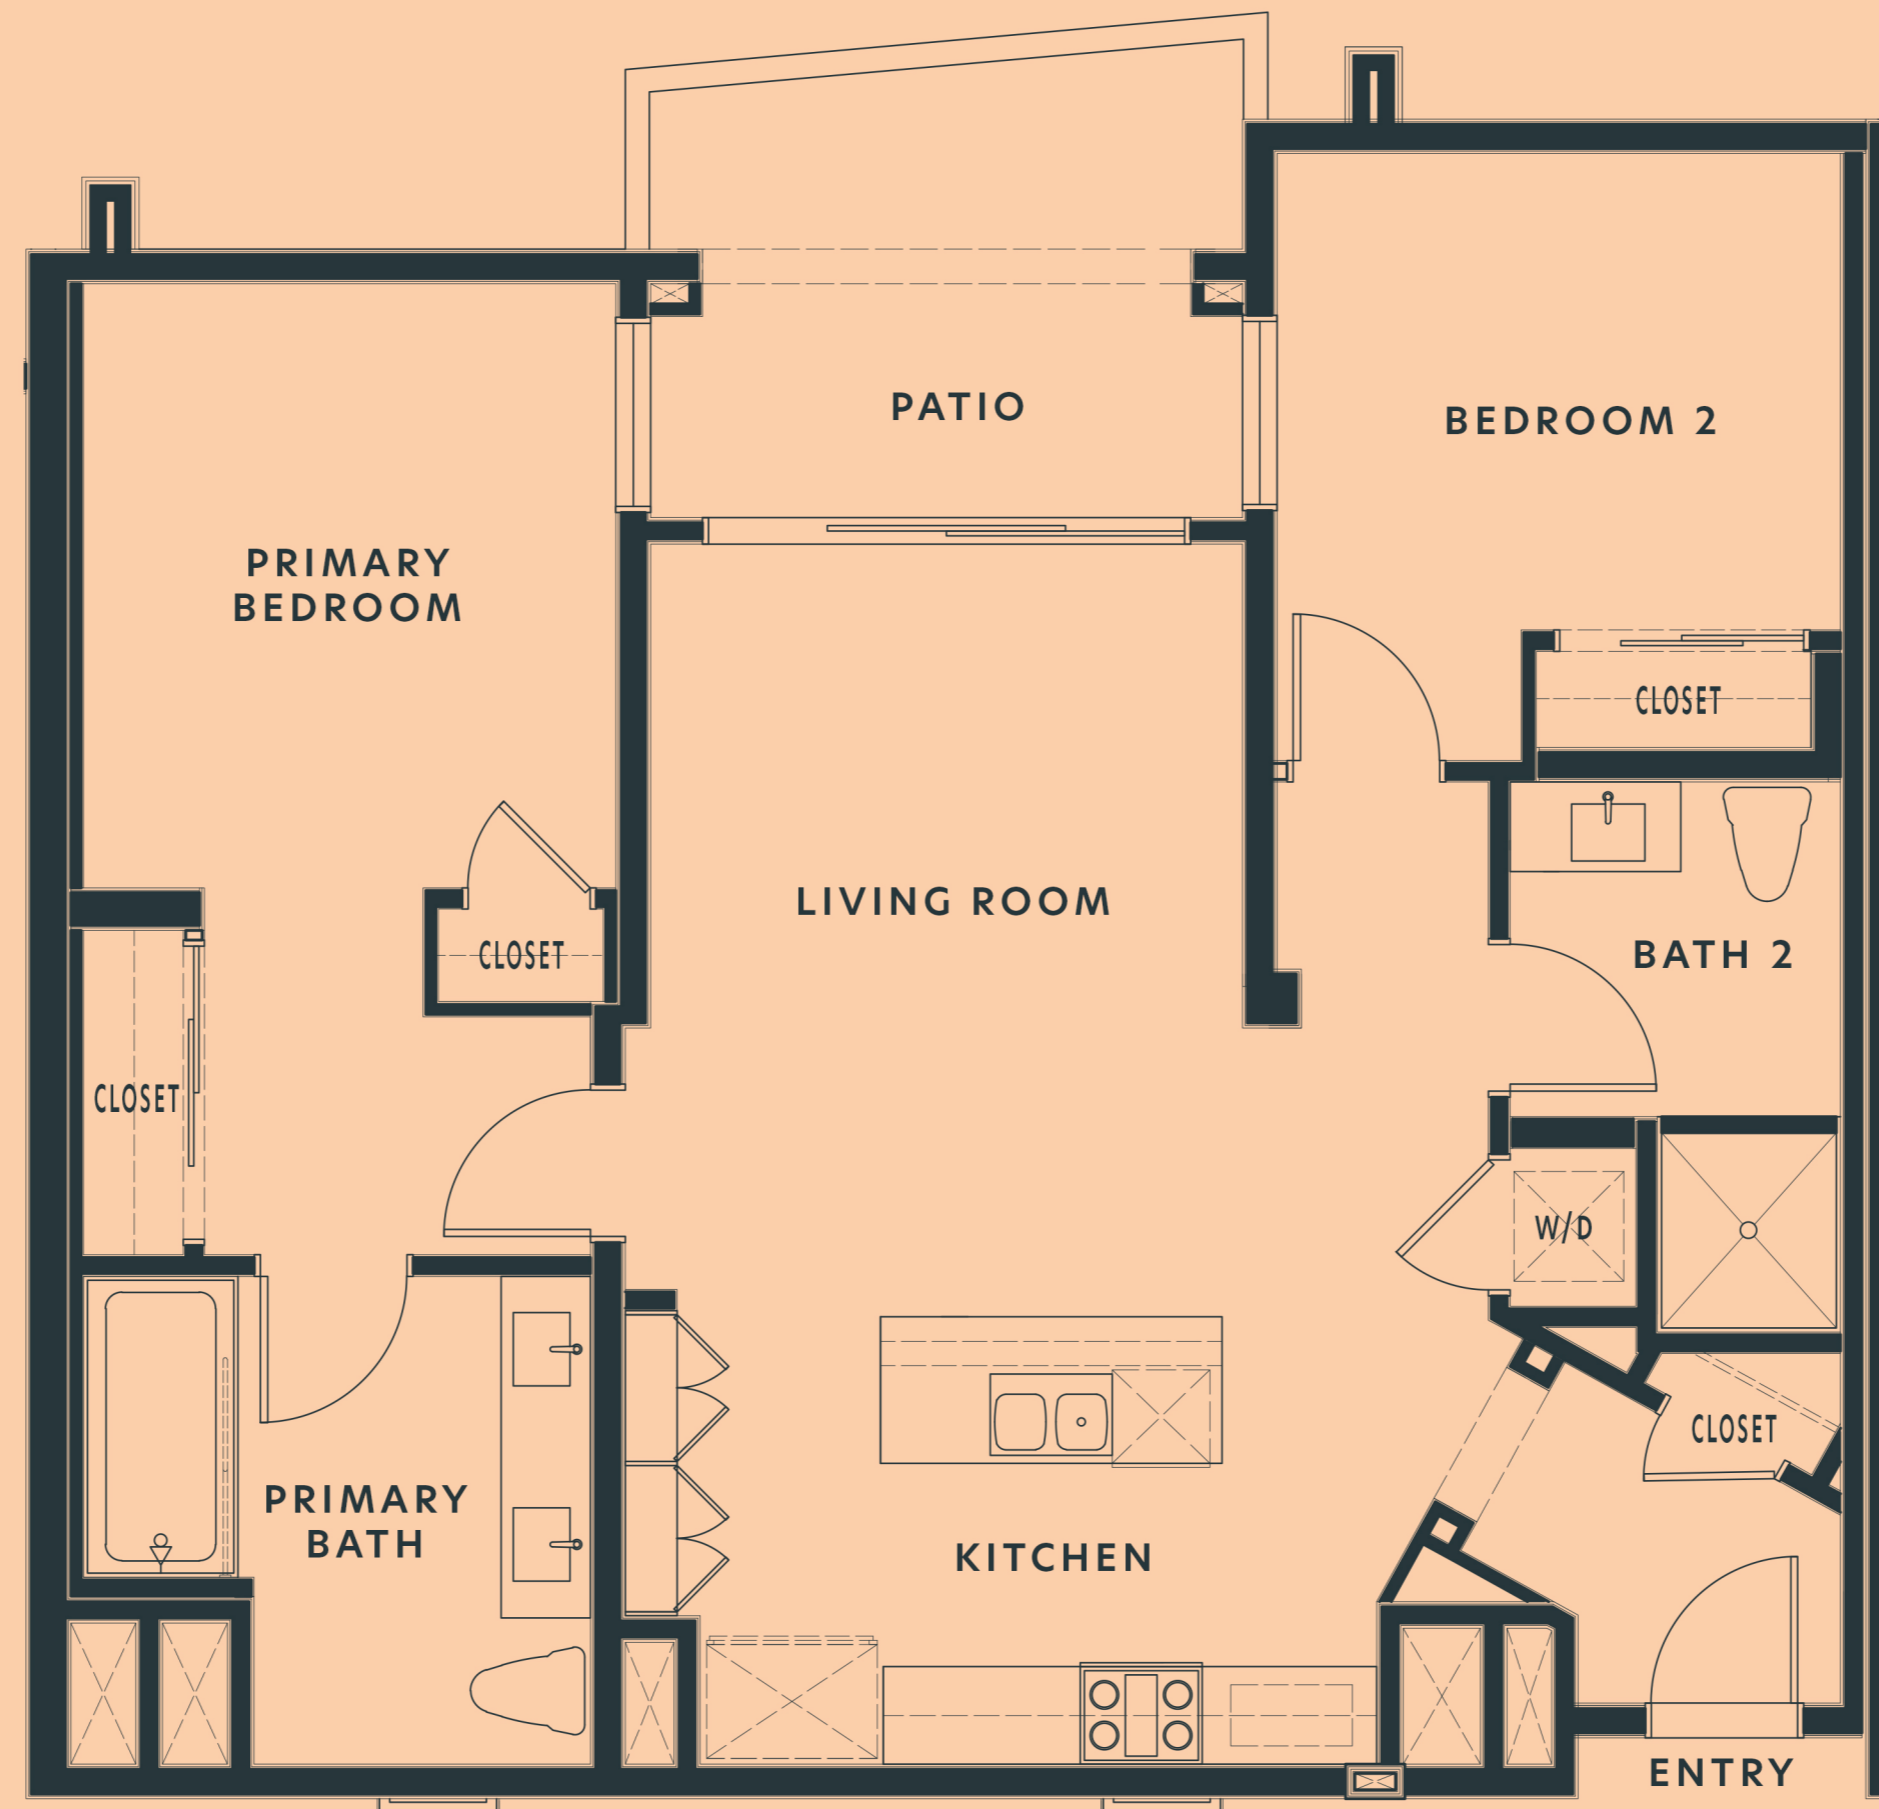

Plan 7 - Residence 206

2 Bedrooms, 2 Bathrooms
1,112 sq. ft.

atodtla.com

118 Astronaut Ellison S Onizuka St, Los Angeles, CA

© 2021 etco HOMES. Prices and terms subject to change. Square footages are approximate. Builder has the right to change square footage, plans, and pricing without notice. All illustrations are artist's conceptions, are not to scale and are subject to change in actual production. CalDRE license no. 01878688.