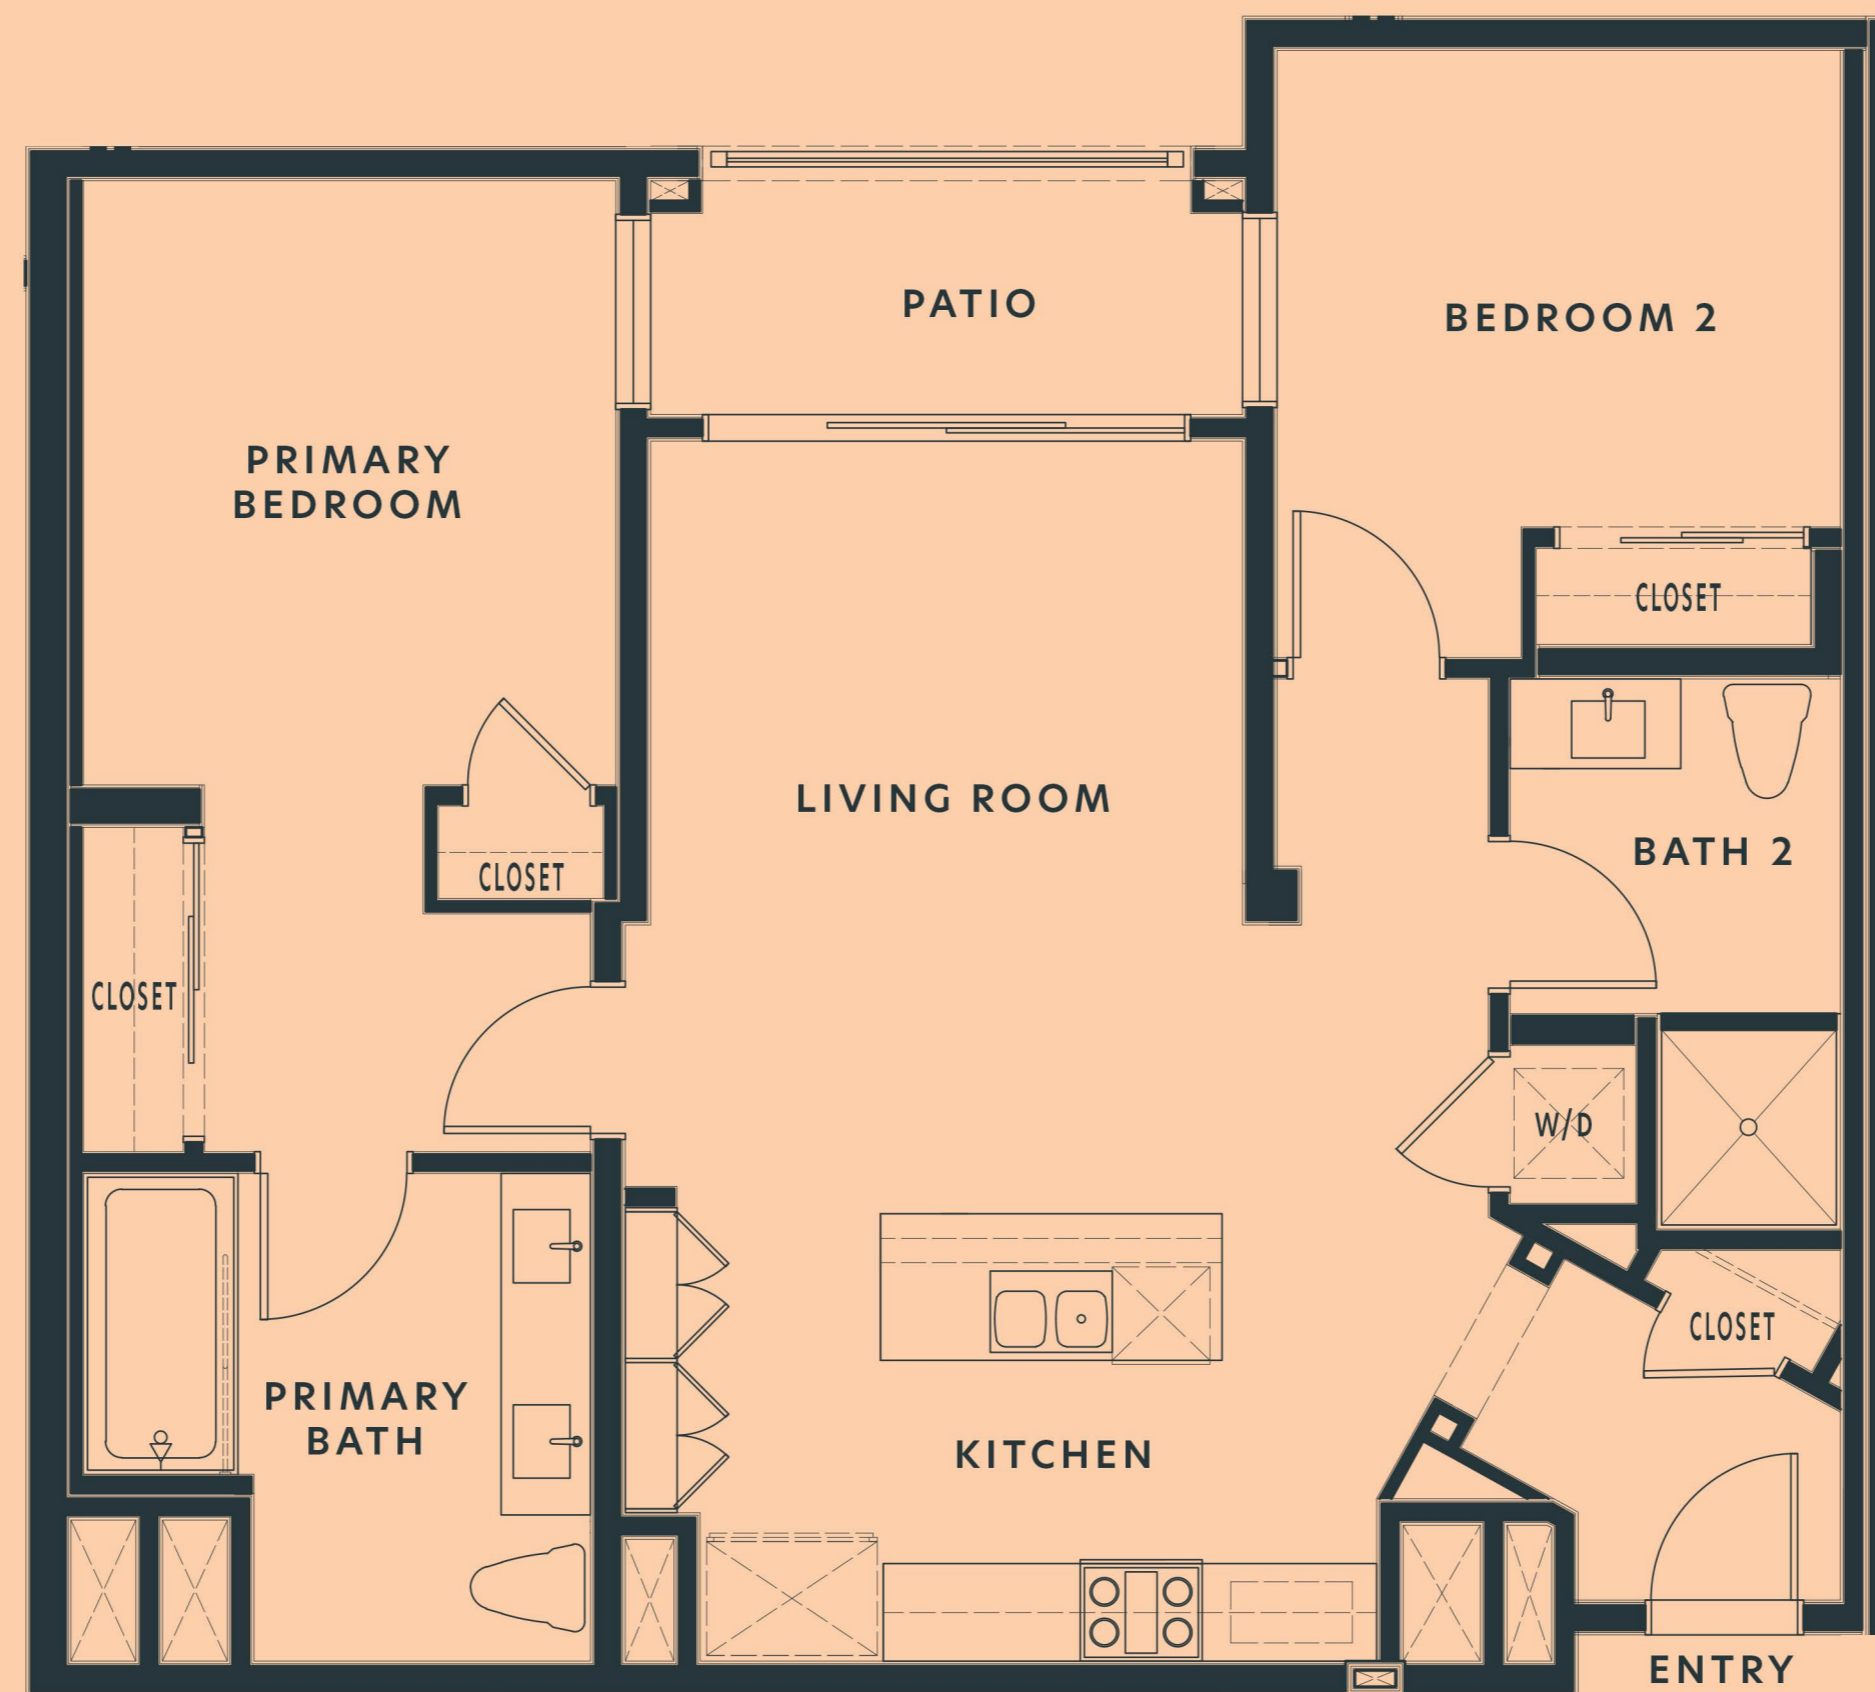

Plan 7 -Residences 306, 406, 506, 606, 706, 806

1 Bedroom, 1 Bathroom
807 sq. ft.

atodtla.com

118 Astronaut Ellison S Onizuka St, Los Angeles, CA

© 2021 etco HOMES. Prices and terms subject to change. Square footages are approximate. Builder has the right to change square footage, plans, and pricing without notice. All illustrations are artist's conceptions, are not to scale and are subject to change in actual production. CalDRE license no. 01878688.